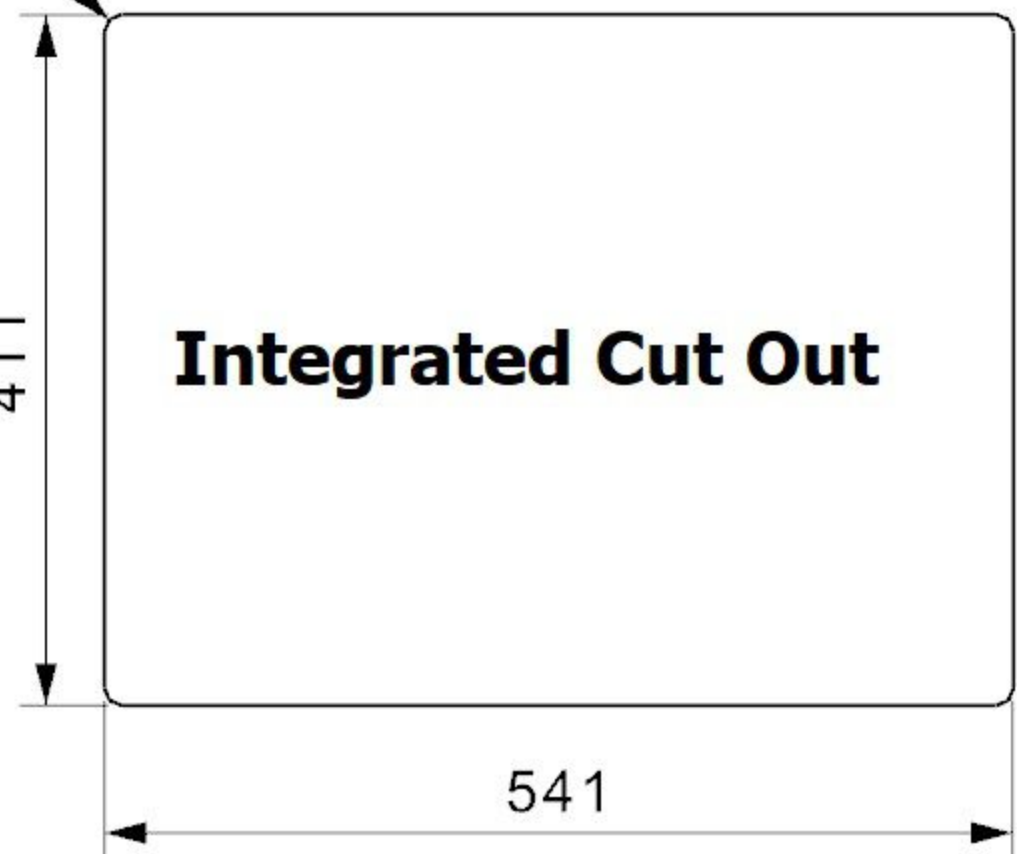

R 10,5

411

Integrated Cut Out

541

Check out our full range of Kitchen Products

Kitchen Sinks

Stainless Steel Kitchen Sinks

Granite Composite Kitchen Sinks