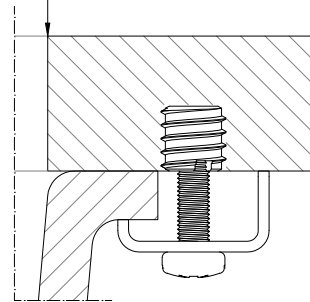

SCREW DETAIL

HOOK DETAIL

BUSHING DETAIL

ZERO REVEAL

NEGATIVE REVEAL

CUT-OUT ZEN 105 UNDERMOUNT

Check out our full range of Kitchen Products

Kitchen Sinks