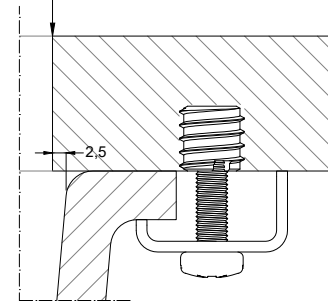

SCREW DETAIL

HOOK DETAIL

BUSHING DETAIL

ZERO REVEAL

NEGATIVE REVEAL

CUT-OUT ZEN 105 UNDERMOUNT

Check out our full range of Kitchen Products

Kitchen Sinks