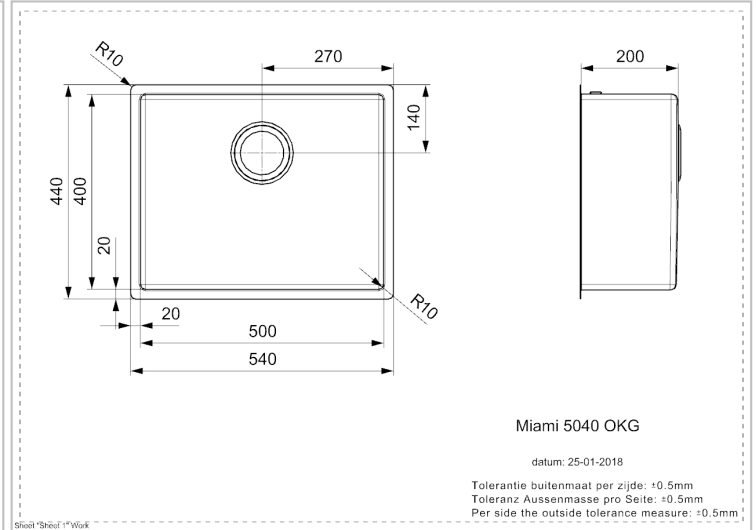

REGINOX

Miami 50x40 Gold

Quick Overview

Our Miami 50x40 sinks can be supplemented with a (complete) colored drain set.

The following drainsets fit the Miami 50x40:

drain set Gun Metal: M2900 (R32527) drain set Copper: M2910 (R32534) drain set Gold: M2920 (R32541)

Additional Information

Depth	200 mm
SKU	R30745
Outlet	3.5" outlet
Cabinet	600 mm
Type sink	Square sinks
Size sink	500 x 400 mm
Color sink	Gold
Total dimension	540x 440 mm
Packaging	Box
Installation method	Undermount, Integrated, Semi-integrated