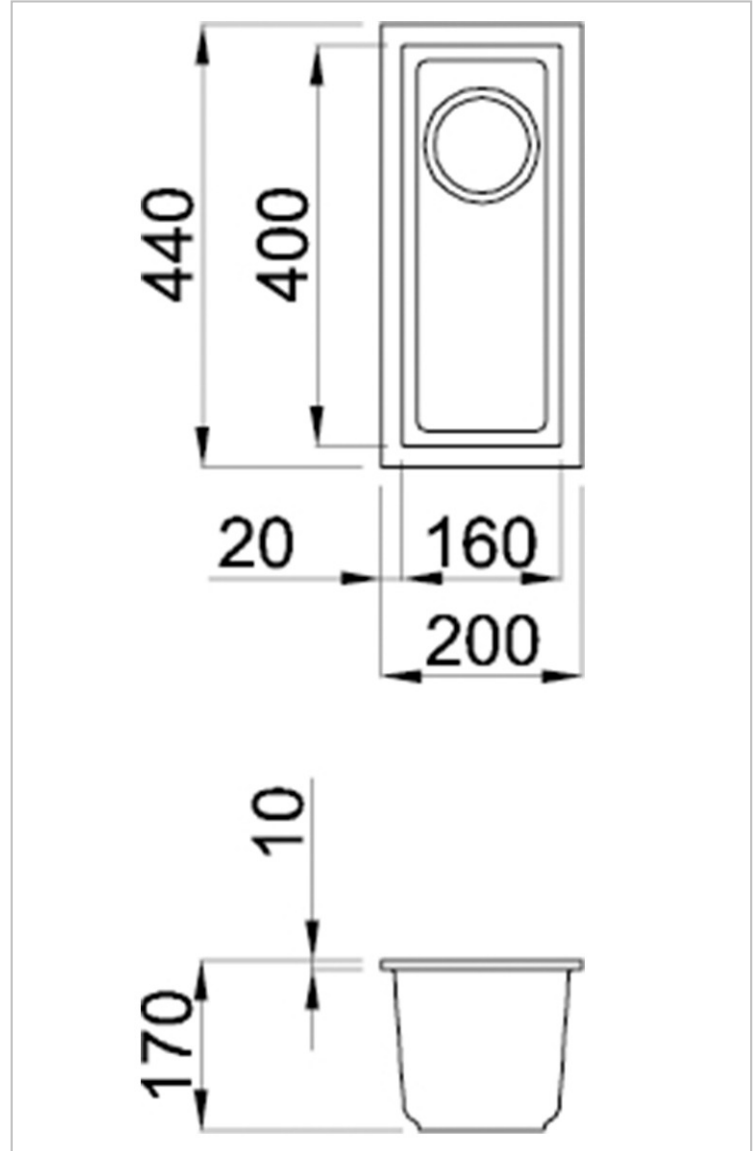

REGINOX

Quadra 50 Black

Details

A minimal sinks collection which, due to its simplicity, succeeds to highlight its modern and clean shapes.

Additional Information

SKU	LMQ05070BSO
Size sink	160 x 400 mm
Outlet	3.5" outlet
Depth	170 mm
Cabinet	300 mm

Total dimension	200 x 440 mm
Installation method	Undermount