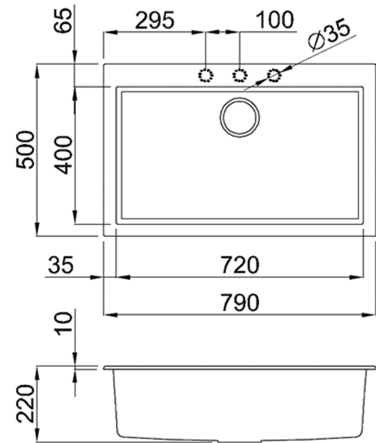

## Quadra 130 white

### Additional Information

SKU	LGQ13068BSO
Size sink	720 x 400 mm
Outlet	3.5" outlet
Depth	220 mm
Cabinet	800 mm
Total dimension	760 x 440 mm
Installation method	Undermount