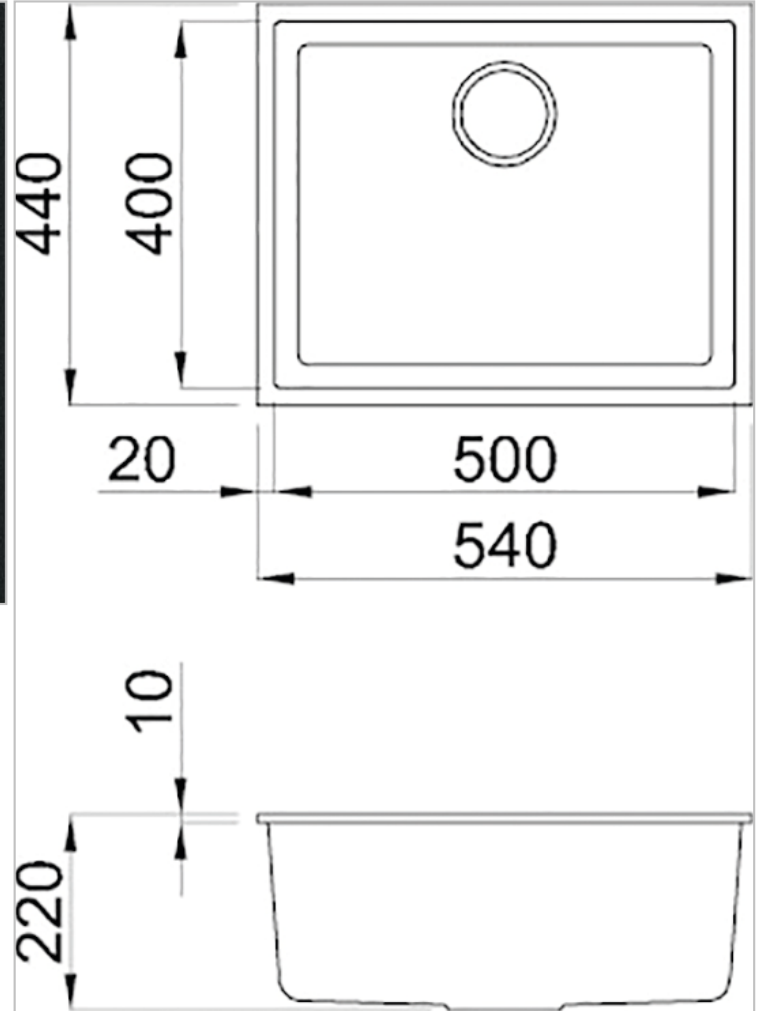

REGINOX

Quadra 105 Black

Details

A minimal sinks collection which, due to its simplicity, succeeds to highlight its moderns and clean shapes.

Additional Information

SKU	LMQ10570BSO
Size sink	500 x 400 mm
Outlet	3.5" outlet
Depth	220 mm
Cabinet	600 mm
Total dimension	540 x 440 mm
Installation method	Undermount