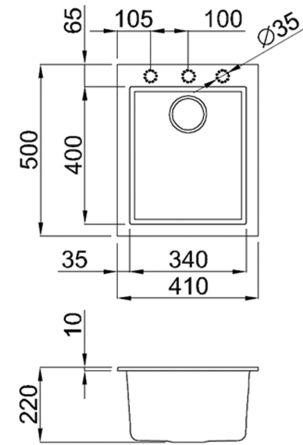

REGINOX

Quadra 100 white

Details

A minimal sinks collection which, due to its simplicity, succeeds to highlight its moderns and clean shapes.

Additional Information

SKU	LGQ10068BSO
Size sink	340 x 400 mm
Outlet	3.5" outlet
Depth	220 mm
Cabinet	450 mm
Total dimension	380 x 440 mm
Installation method	Undermount