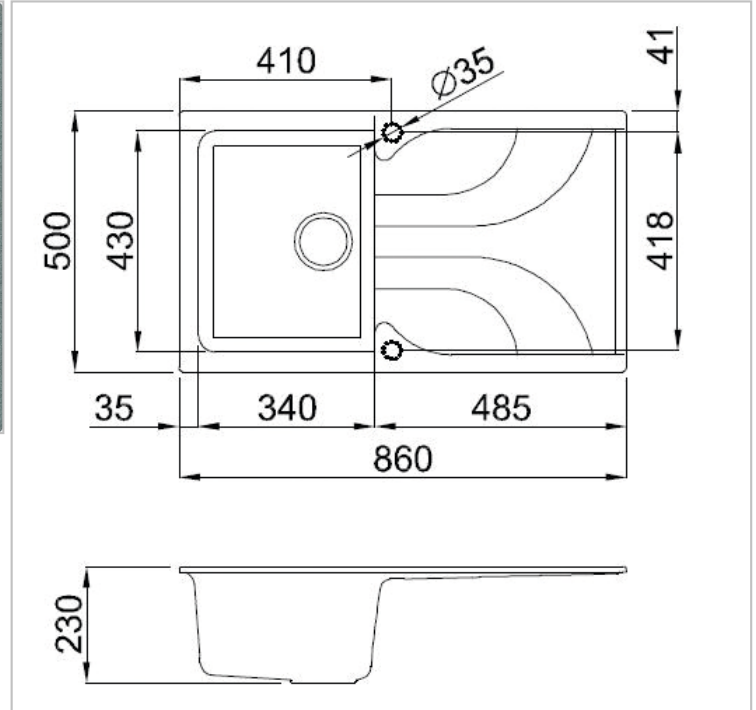

REGINOX

Ego 400 titanium

Details

Designed to provide the perfect balance between style, quality, design and price.
The EGO features delicate curves to the drainer profile, good sized bowls and practicality.

Additional Information

SKU	LME40073
Size sink	340 x 430 mm
Outlet	3.5" outlet
Depth	230 mm
Cabinet	450 mm
Total dimension	860 x 500 mm
Installation method	Inset