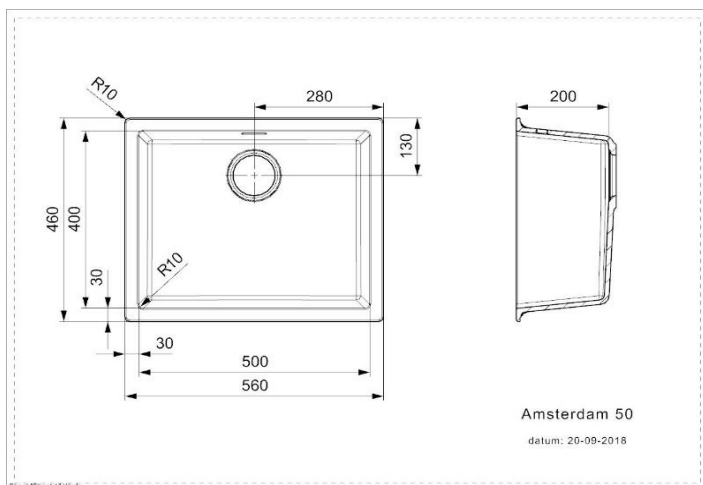

### Specification

Material	Regi-Granite
Finish	Matt / Metal
Colours	Black Silvery / Grey Silvery / Pure White
No. of bowls	1
Fitting Method	Integrated
Handing Options	Inset/Undermount
Cabinet Size (mm)	600
Overall Length (mm)	560
Overall Width (mm)	460
Main Bowl Length (mm)	500
Main Bowl Width (mm)	400
Main Bowl Depth (mm)	200
Second Bowl Length (mm)	
Second Bowl Width (mm)	
Second Bowl Depth (mm)	
Tap Hole Size (mm)	N/A
Tap Hole Instructions	N/A
Waste Kit Included (Yes/No)	Yes
Clips & Seals Included (Yes/No)	Yes
Waste Size (mm)	90
Waste Kit Code	
Clips & Seals Code	N/A
Overflow Location	Back of sink
Cut Out Undermount (mm)	500 x 400
Cut Out Inset (mm)	546 x 446
Product Weight (kg)	
Packed Weight (kg)	
Packed Dimensions (mm)	
EAN number	BS - 8712465030844 GS - 8712465030851 PW - 8712465030837