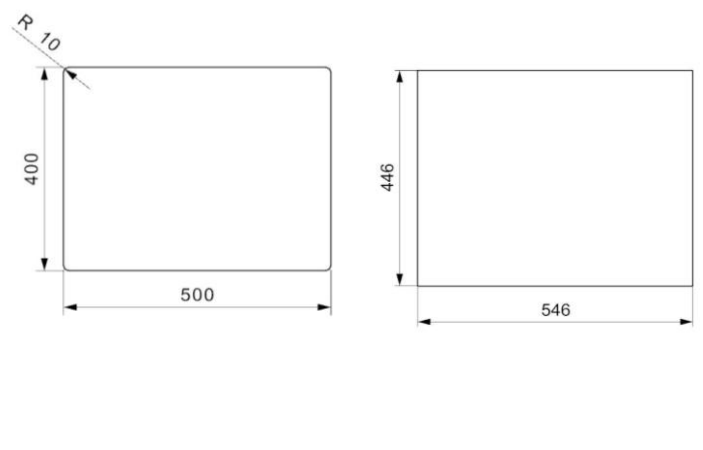

## AMSTERDAM 50

R30844 / R30851 / R30837

Single bowl integrated granite sink

### Specification

Material	Regi-Granite
Finish	Matt / Metal
Colours	Black Silvery / Grey Silvery / Pure White
No. of bowls	1
Fitting Method	Integrated
Handing Options	Inset/Undermount
Cabinet Size (mm)	600
Overall Length (mm)	560
Overall Width (mm)	460
Main Bowl Length (mm)	500
Main Bowl Width (mm)	400
Main Bowl Depth (mm)	200
Second Bowl Length (mm)	
Second Bowl Width (mm)	
Second Bowl Depth (mm)	
Tap Hole Size (mm)	N/A
Tap Hole Instructions	N/A
Waste Kit Included (Yes/No)	Yes
Clips & Seals Included (Yes/No)	Yes
Waste Size (mm)	90
Waste Kit Code	
Clips & Seals Code	N/A
Overflow Location	Back of sink
Cut Out Undermount (mm)	500 x 400
Cut Out Inset (mm)	546 x 446
Product Weight (kg)	
Packed Weight (kg)	
Packed Dimensions (mm)	
EAN number	BS - 8712465030844 GS - 8712465030851 PW - 8712465030837