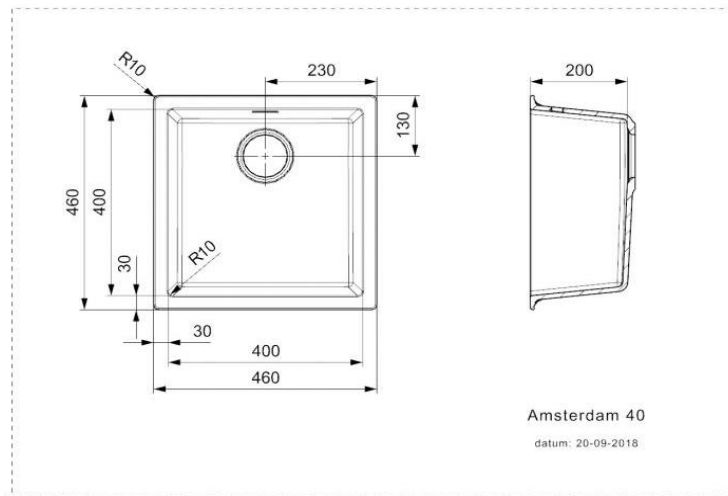

Technical Specification Sheet

AMSTERDAM 40

R32312 / R32329 / R32305

Single bowl integrated granite sink

REGINOX

Specification

Material	Regi-Granite
Finish	Matt / Metal
Colours	Black Silvery / Grey Silvery / Pure White
No. of bowls	1
Fitting Method	Integrated
Handing Options	Inset/Undermount
Cabinet Size (mm)	500
Overall Length (mm)	460
Overall Width (mm)	460
Main Bowl Length (mm)	400
Main Bowl Width (mm)	400
Main Bowl Depth (mm)	200
Second Bowl Length (mm)	
Second Bowl Width (mm)	
Second Bowl Depth (mm)	
Tap Hole Size (mm)	N/A
Tap Hole Instructions	N/A
Waste Kit Included (Yes/No)	Yes
Clips & Seals Included (Yes/No)	Yes
Waste Size (mm)	90
Waste Kit Code	
Clips & Seals Code	N/A
Overflow Location	Back of sink
Cut Out Undermount (mm)	400 x 400
Cut Out Inset (mm)	446 x 446
Product Weight (kg)	
Packed Weight (kg)	
Packed Dimensions (mm)	
EAN number	BS - 8712465032312 GS - 8712465032329 PW - 8712465032305