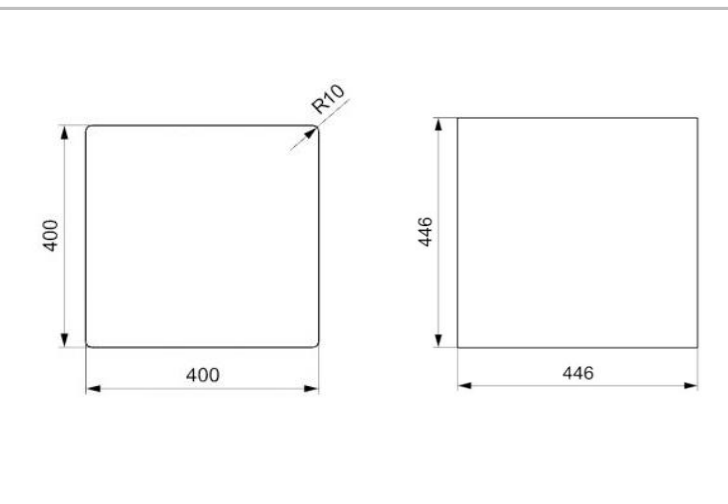

Technical Specification Sheet

AMSTERDAM 40

R32312 / R32329 / R32305

Single bowl integrated granite sink

REGINOX

Specification

Material	Regi-Granite
Finish	Matt / Metal
Colours	Black Silvery / Grey Silvery / Pure White
No. of bowls	1
Fitting Method	Integrated
Handing Options	Inset/Undermount
Cabinet Size (mm)	500
Overall Length (mm)	460
Overall Width (mm)	460
Main Bowl Length (mm)	400
Main Bowl Width (mm)	400
Main Bowl Depth (mm)	200
Second Bowl Length (mm)	
Second Bowl Width (mm)	
Second Bowl Depth (mm)	
Tap Hole Size (mm)	N/A
Tap Hole Instructions	N/A
Waste Kit Included (Yes/No)	Yes
Clips & Seals Included (Yes/No)	Yes
Waste Size (mm)	90
Waste Kit Code	
Clips & Seals Code	N/A
Overflow Location	Back of sink
Cut Out Undermount (mm)	400 x 400
Cut Out Inset (mm)	446 x 446
Product Weight (kg)	
Packed Weight (kg)	
Packed Dimensions (mm)	
EAN number	BS - 8712465032312 GS - 8712465032329 PW - 8712465032305