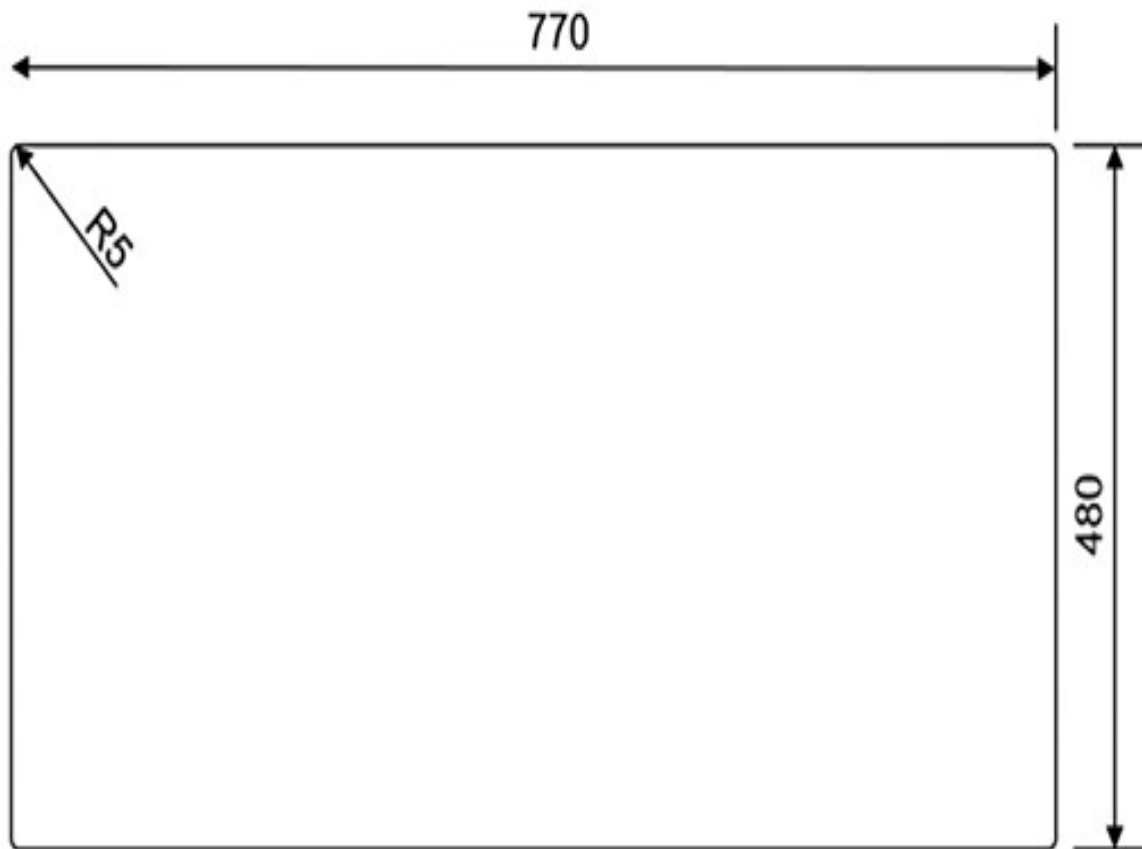

RANGEMASTER

SINKS & TAPS

Material	Igneous Granite
Material Gauge	-
Material Finish Bowl	-
Material Finish Drainer	-
Drainer Position	
Overall Length (mm)	790
Overall Width (mm)	510
Main Bowl Length (mm)	726
Main Bowl Width (mm)	386
Main Bowl Depth (mm)	200
Second Bowl Length (mm)	-
Second Bowl Width (mm)	-
Second Bowl Depth (mm)	-
Tap hole Size (mm)	1 x 35
Waste Size (mm)	1 x 90
Waste Kit	Included with sink (2 x 90mm BSW & overflow kit)
Min. Base Unit (mm)	800
Cutout Size Length (mm)	770
Cutout Size Width (mm)	480
Warranty Sinks (years)	10
Product Code	PRA790CH/
Barcode	5015834056487

PRATO IGNEOUS GRANITE SINK

PRA790CH/

Cut Out Template

Dimensions in mm. Not to scale.

AGA Rangemaster continuously seeks improvements in specification, design and production of products and thus, alterations take place periodically. Whilst every effort is made to produce up-to date resources, the information included here is intended as a guide. Always refer to the product's installation instructions when fitting, installation work should be completed a professional tradesman.