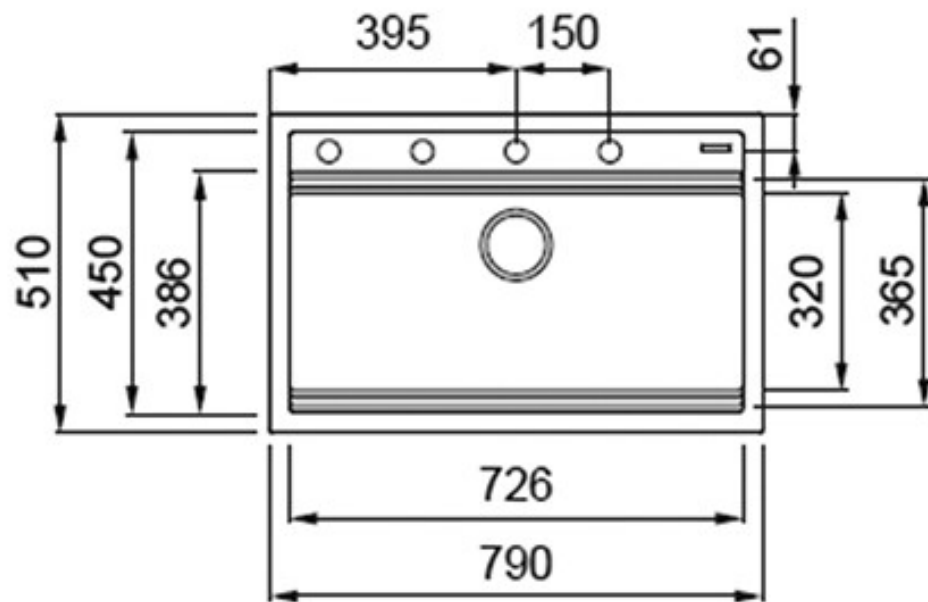

PRATO IGNEOUS GRANITE SINK

PRA790CH/

Technical Drawing