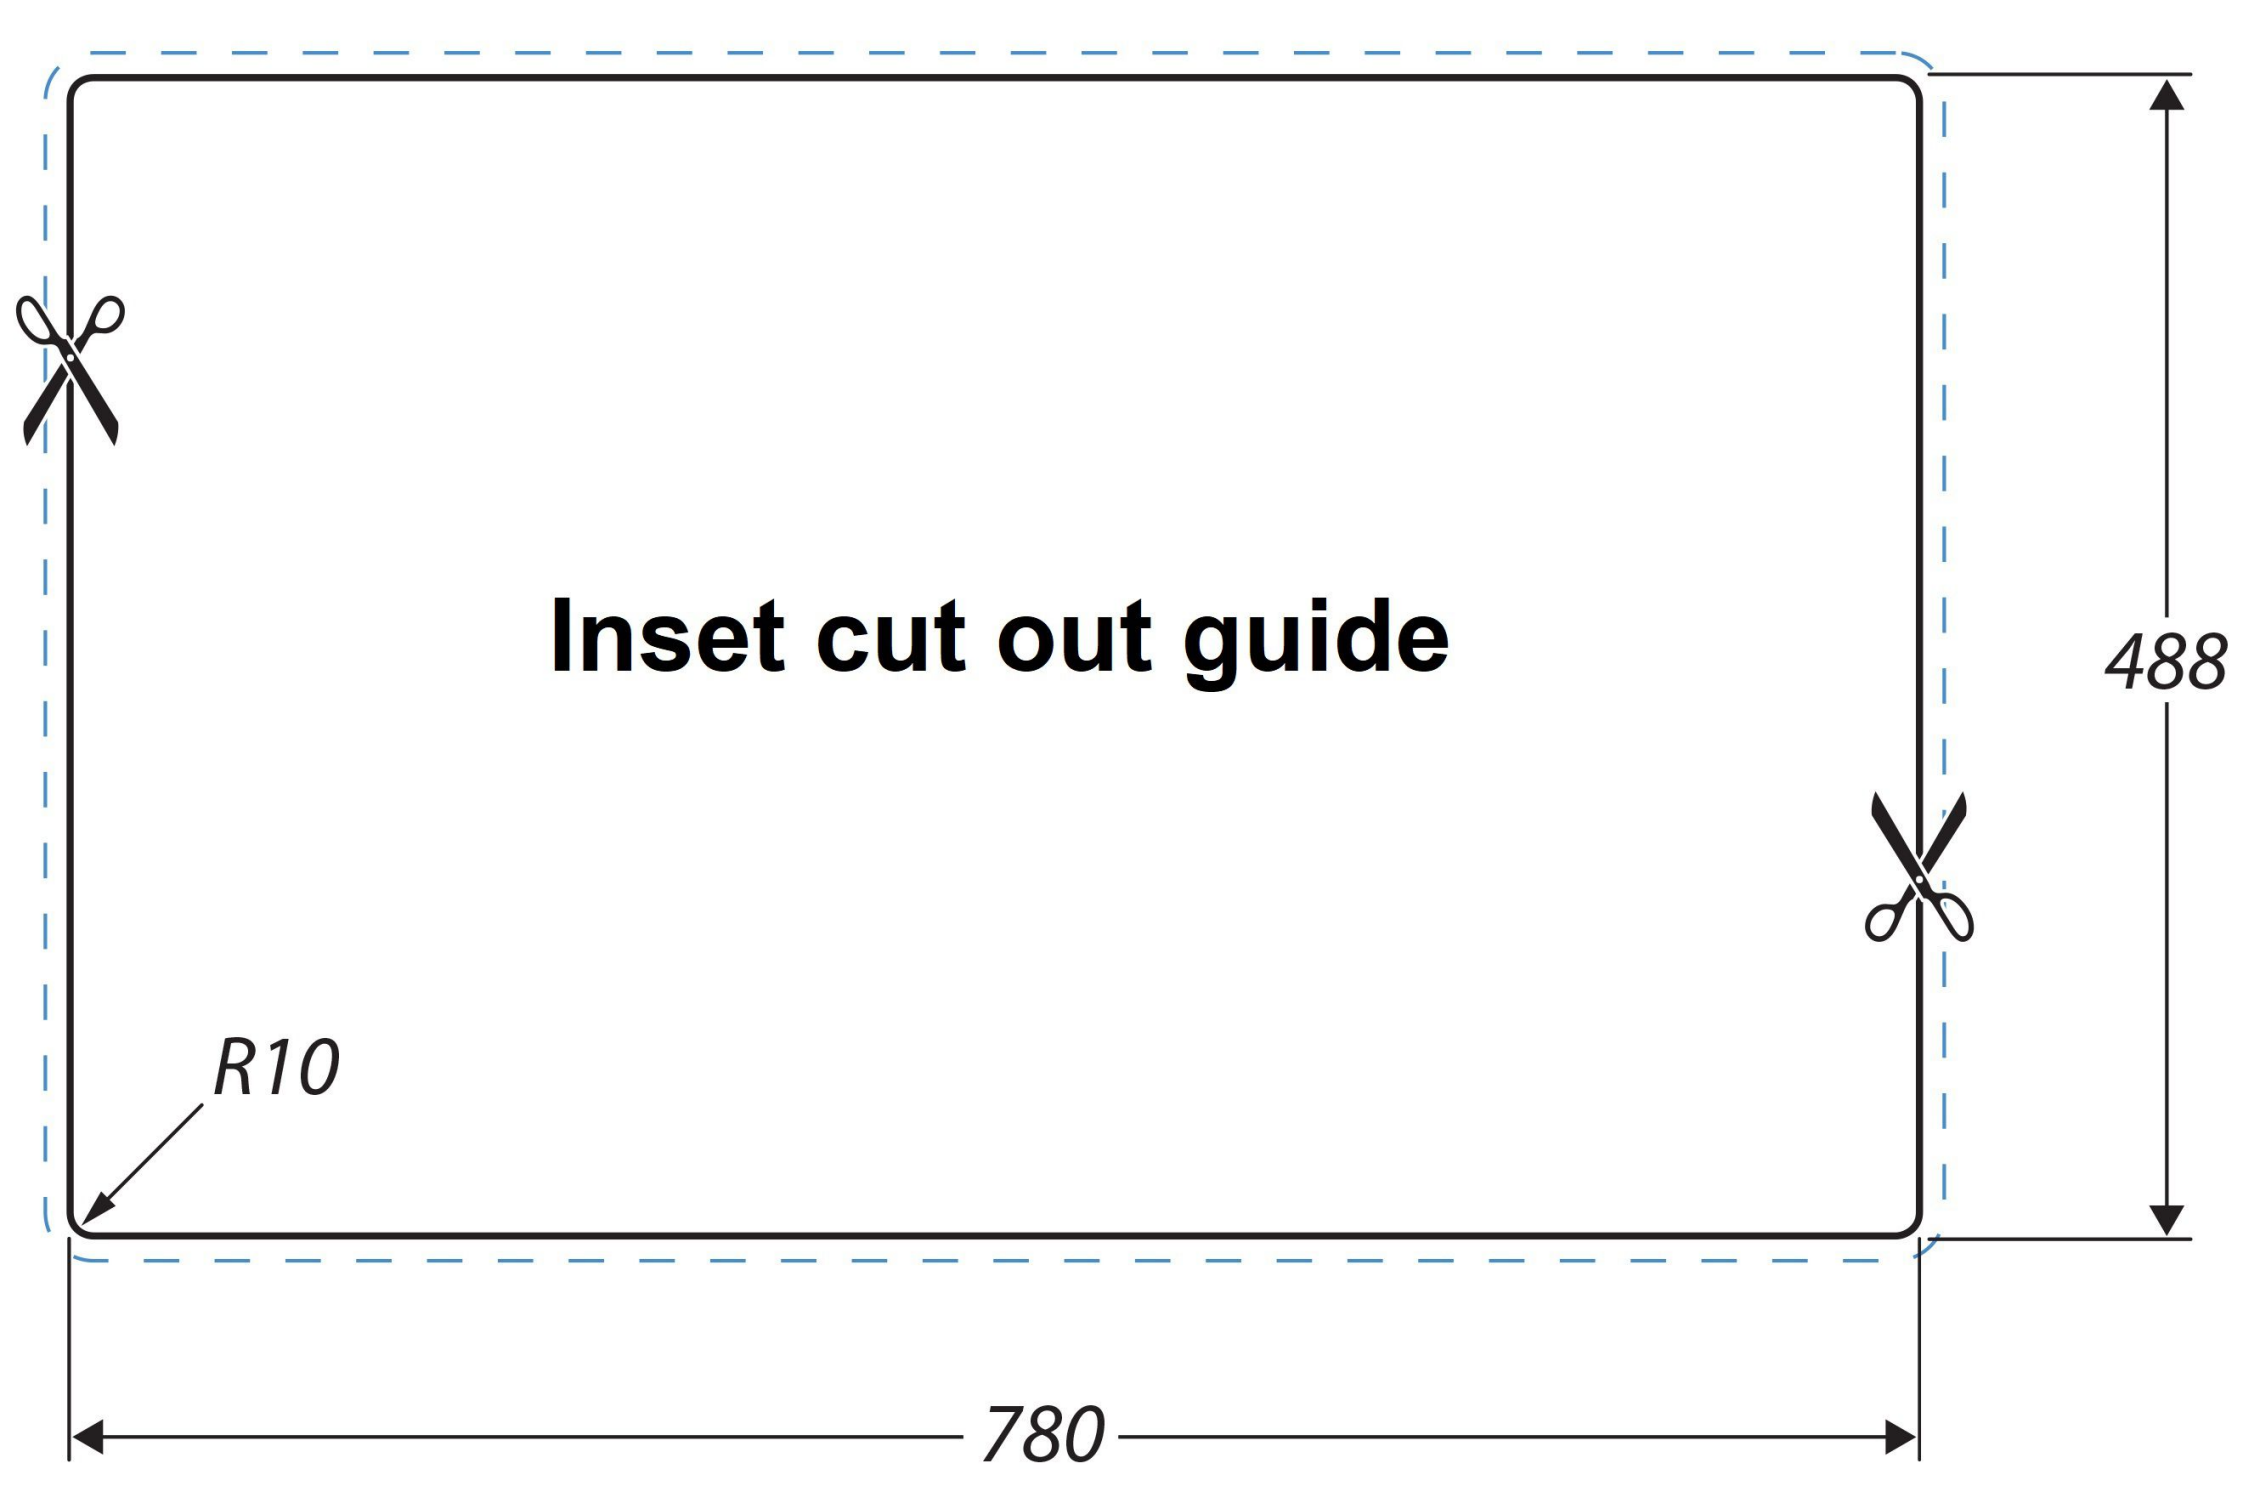

Inset cut out guide

488

R10

780

Check out our full range of Kitchen Products

Kitchen Sinks

Stainless Steel Kitchen Sinks

Granite Composite Kitchen Sinks