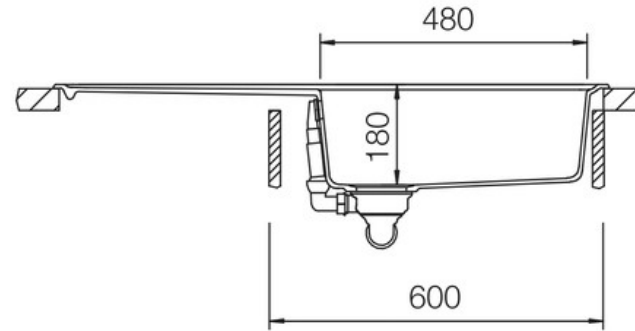

ELEMENTS IGNEOUS GRANITE INSET SINK

ELE1051AS/

Technical Drawing

Date of download: October 23, 2024

AGA Rangemaster continuously seeks improvements in specification, design and production of products and thus, alterations take place periodically. Whilst every effort is made to produce up-to date resources, the information included here is intended as a guide. Always refer to the product's installation instructions when fitting, installation work should be completed a professional tradesman.