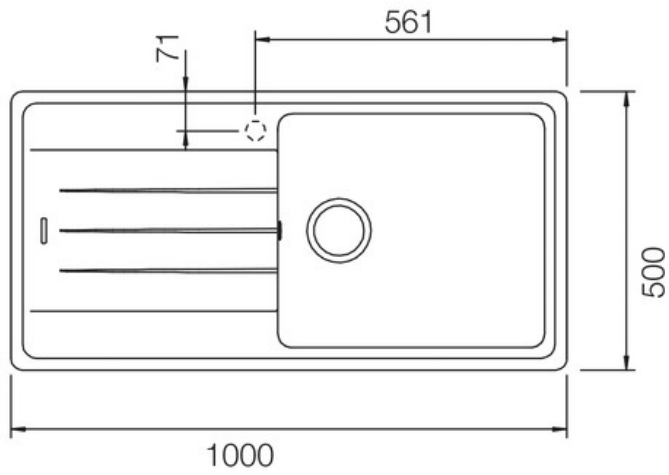

ELEMENTS IGNEOUS GRANITE INSET SINK

ELE1051AS/

Technical Drawing

Date of download: October 23, 2024

AGA Rangemaster continuously seeks improvements in specification, design and production of products and thus, alterations take place periodically. Whilst every effort is made to produce up-to date resources, the information included here is intended as a guide. Always refer to the product's installation instructions when fitting, installation work should be completed a professional tradesman.