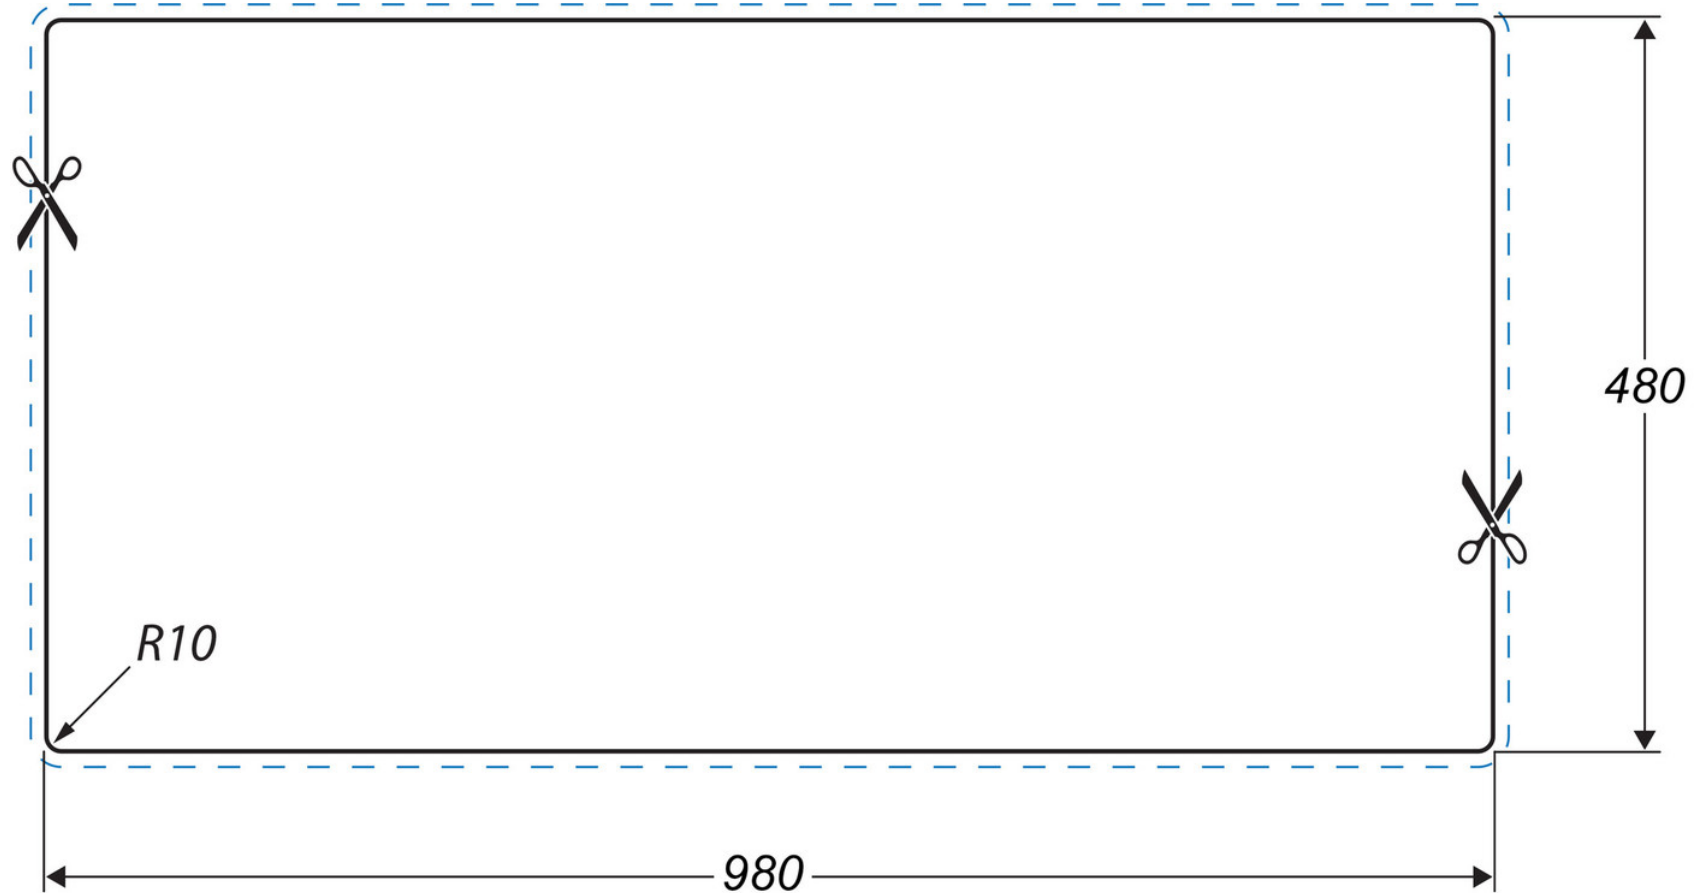

ELEMENTS IGNEOUS GRANITE INSET SINK

ELE1051AS/

Size: 1000 x 500 mm

Elements combines style with functionality; its recessed drainer ensures water spillage is kept to a minimum, while its large square look bowls add contemporary design to your kitchen style.

ELEMENTS IGNEOUS GRANITE INSET SINK

ELE1051AS/

Technical Drawing

Date of download: October 23, 2024

AGA Rangemaster continuously seeks improvements in specification, design and production of products and thus, alterations take place periodically. Whilst every effort is made to produce up-to date resources, the information included here is intended as a guide. Always refer to the product's installation instructions when fitting, installation work should be completed a professional tradesman.

ELEMENTS IGNEOUS GRANITE INSET SINK

ELE1051AS/

Cut Out Template

Dimensions in mm. Not to scale.

Date of download: October 23, 2024

AGA Rangemaster continuously seeks improvements in specification, design and production of products and thus, alterations take place periodically. Whilst every effort is made to produce up-to date resources, the information included here is intended as a guide. Always refer to the product's installation instructions when fitting, installation work should be completed a professional tradesman.