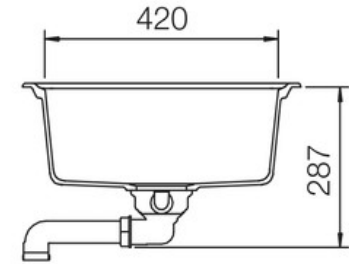

ELEMENTS IGNEOUS GRANITE INSET SINK

ELE1051AS/

Technical Drawing

Date of download: October 23, 2024

AGA Rangemaster continuously seeks improvements in specification, design and production of products and thus, alterations take place periodically. Whilst every effort is made to produce up-to date resources, the information included here is intended as a guide. Always refer to the product's installation instructions when fitting, installation work should be completed a professional tradesman.