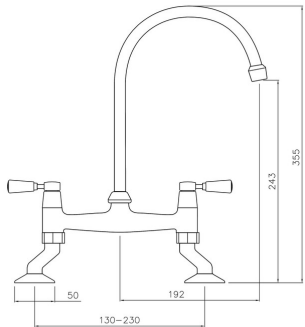

# TRADITIONAL DUAL LEVER TAP CHROME

**RANGEmaster**  
sinks & taps

The traditional bridge kitchen mixer tap sits perfectly within a traditional styled shaker kitchen scheme. With the choice of white or chrome handles, the Traditional bridge mixer beautifully complements a ceramic farmhouse kitchen sink.

## Technical Drawing

Overall Height (mm)	355
Spout Reach (mm)	192
Spout Height (mm)	243
Spout Rotation Range	360°
Handle Type	Dual Lever
Colour	Chrome
Bar Pressure Suitability	All Pressure
Min. Bar Pressure	0.30
Max. Bar Pressure	5.50
Mixed Flow Rate at 3 Bar Pressure (l/min)	17.07
Flow Type	Single Flow
Recommended Hot Water Temperature	46°C
Maximum Hot Water Temperature	70°C
Handle Control	Quarter Turn
Centre Distance (mm)	130 - 230
Cartridge Type	Ceramic Disc Cartridge
Aerator Type	Honeycomb Aerator
Inlet Pipes	Fixed Threaded Inlets
Anti-Splash Spout	1
Pull Out Spray	
WRAS Approved	
Product Code	TBL3CM/WH
Barcode	