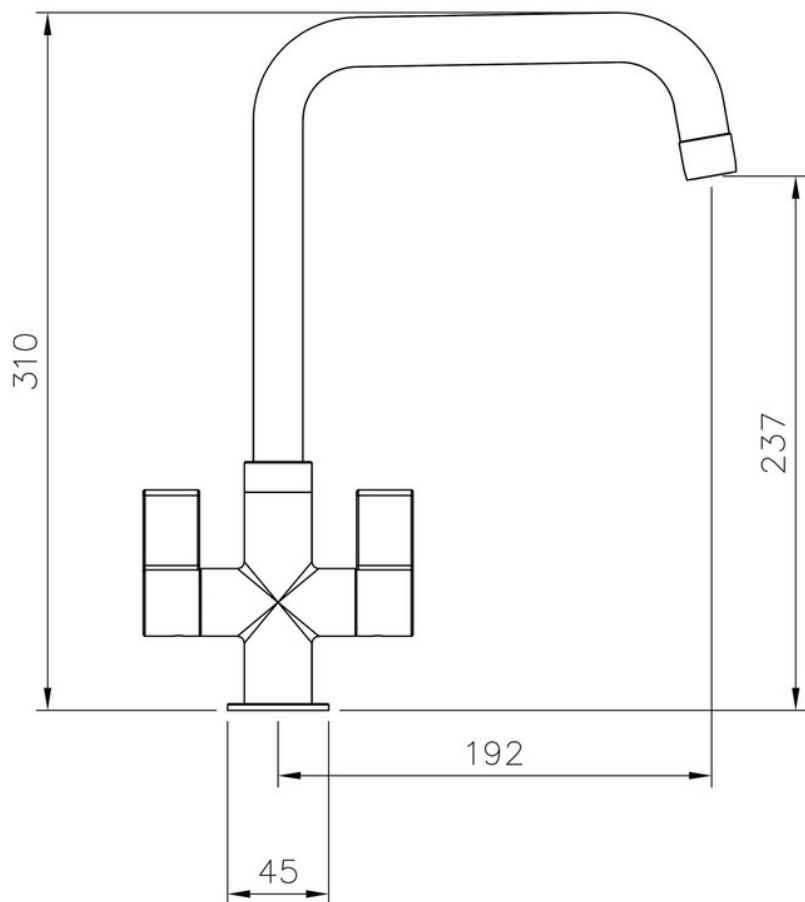

AQUAQUAD DUAL LEVER TAP BRUSHED BRASS

TAQ2BB/

WRAS Approved

RANGEMASTER

SINKS & TAPS

Overall Height (mm)	310
Spout Reach (mm)	192
Spout Height (mm)	237
Spout Rotation Range	360°
Handle Type	Dual Lever
Colour	Brushed Brass
Bar Pressure Suitability	
Min. Bar Pressure	0.4
Max. Bar Pressure	5.5
Mixed Flow Rate at 3 Bar Pressure (l/min)	14.36
Flow Type	Single Flow
Recommended Hot Water Temperature	46°C
Maximum Hot Water Temperature	70°C
Handle Control	Quarter Turn
Centre Distance (mm)	-
Cartridge Type	Ceramic Disc Cartridge
Aerator Type	Honeycomb Aerator
Inlet Pipes	1/2" Stainless Flexible Hoses
Anti-Splash Spout	Yes
Pull Out Spray	No
WRAS Approved	Yes
Product Code	TAQ2BB/
Barcode	5015834051369

AQUAQUAD DUAL LEVER TAP BRUSHED BRASS

TAQ2BB/

RANGEMASTER

SINKS & TAPS

Technical Drawing

Date of download: September 01, 2025

AGA Rangemaster continuously seeks improvements in specification, design and production of products and thus, alterations take place periodically. Whilst every effort is made to produce up to date resources, the information included here is intended as a guide. Always refer to the installation instructions when fitting, installation work should be completed by a professional tradesman.