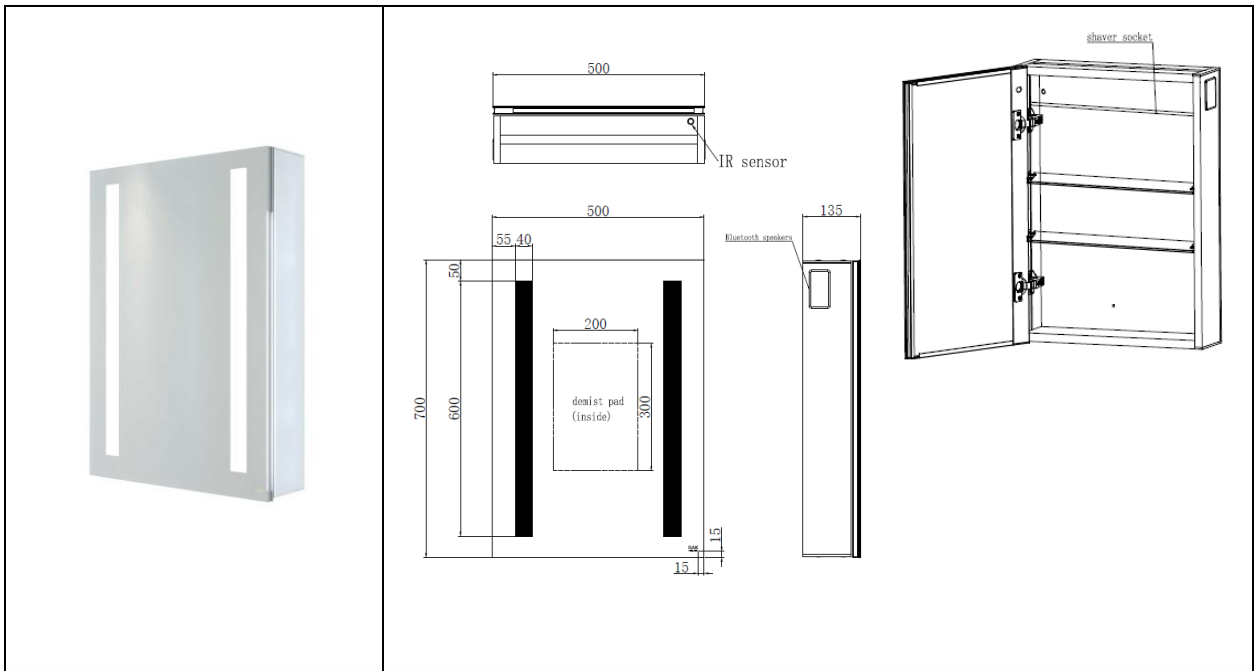

RAK-Sagittarius

Illuminated Mirror Cabinet | Single Door | Bluetooth

RAK
CERAMICS

Dimensions: 500w x 135d x 700h

Touch Sensor Switch: Yes

Shaving Socket: Yes

Demister Pad: Yes

LED Lighting: Yes

LED Under Cabinet Lighting: Yes

Mains Powered: Yes

Rated IP44

Bluetooth Yes

Code: RAKSAG5001

Warranty: 2 Years

Weight: 14.9 KG

Dimensions: All Dimensions in mm tolerance $\pm 5\%$ for below 200mm and $\pm 3\%$ for above 200mm.