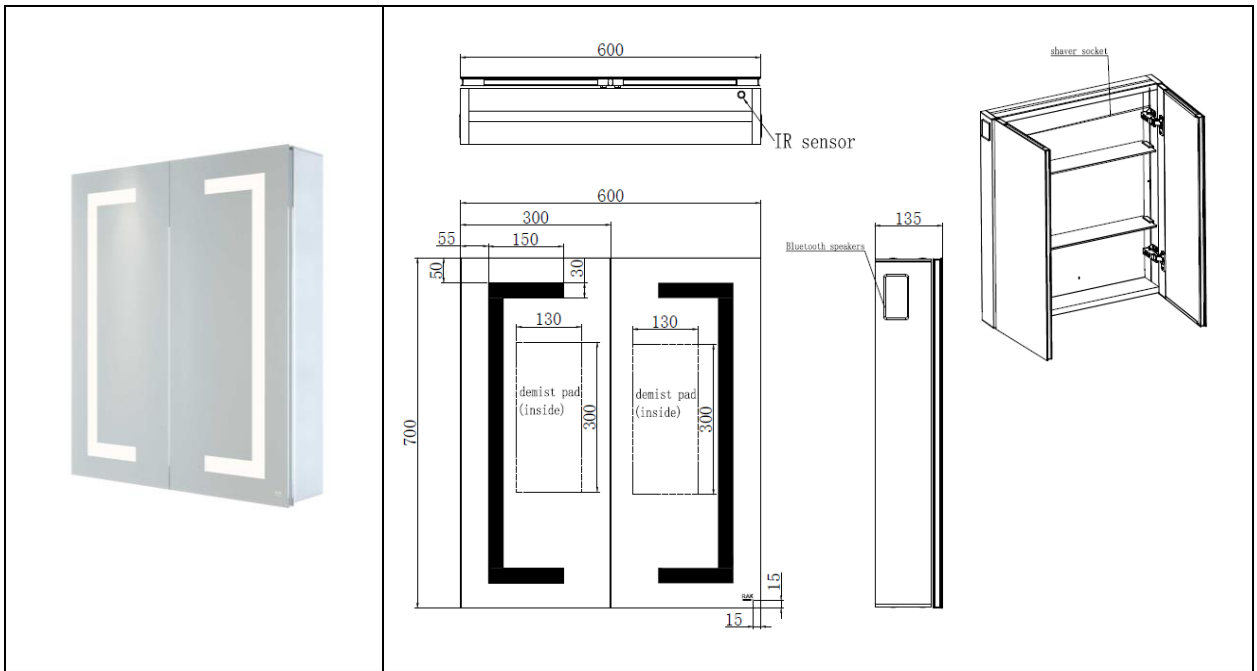

RAK-Sagittarius

Illuminated Mirror Cabinet | Double Door | Bluetooth

RAK
CERAMICS

Dimensions: 600w x 135d x 700h

Touch Sensor Switch: Yes

Shaving Socket: Yes

Demister Pad: Yes

LED Lighting: Yes

LED Under Cabinet Lighting: Yes

Mains Powered: Yes

Rated IP44

Bluetooth Yes

Code: RAKSAG5002

Warranty: 2 Years

Weight: 18.0 KG

Dimensions: All Dimensions in mm tolerance $\pm 5\%$ for below 200mm and $\pm 3\%$ for above 200mm.