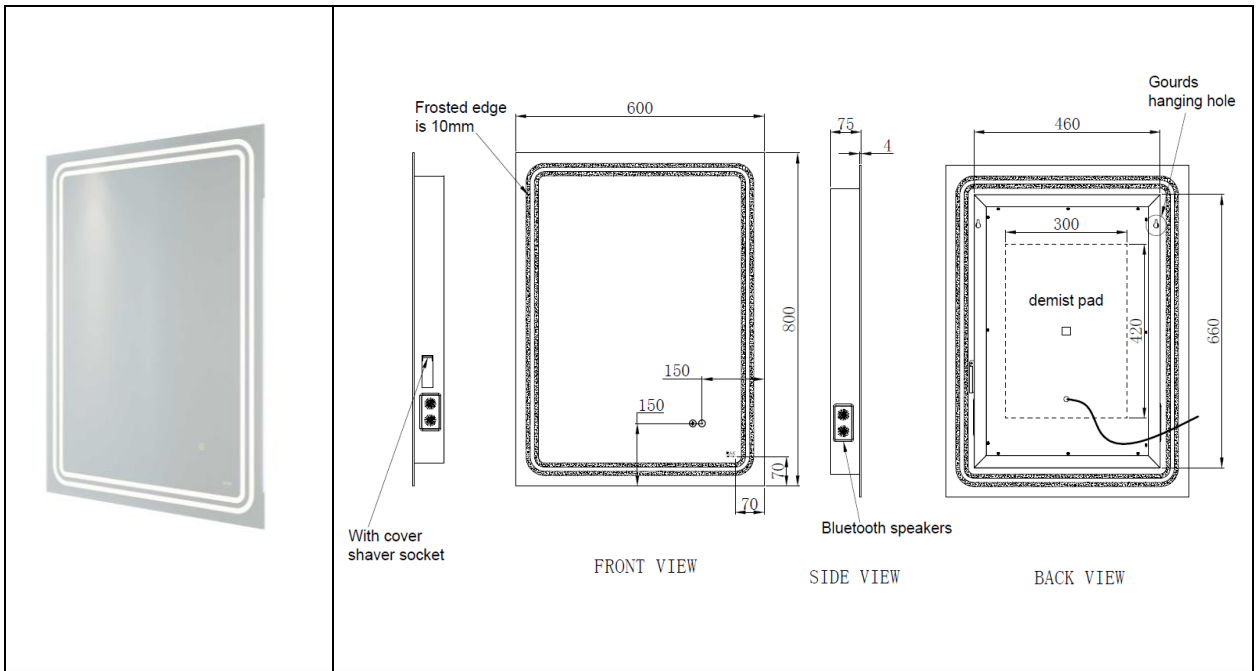

RAK-Pluto

Illuminated Mirror | Portrait | Bluetooth

RAK
CERAMICS

Dimensions: 600w x 75d x 800h

Touch Sensor Switch: Yes

Shaving Socket: Yes

Demister Pad: Yes

LED Lighting: Yes

Mains Powered: Yes

Rated: IP44

Bluetooth: Yes

Code: RAKPLU5002

Warranty: 2 Years

Weight: 10.7 KG

Dimensions: All Dimensions in mm tolerance $\pm 5\%$ for below 200mm and $\pm 3\%$ for above 200mm.

Note: Due to a continuing development programme to improve design and performance the manufacturer reserves all rights to vary specifications without prior information.