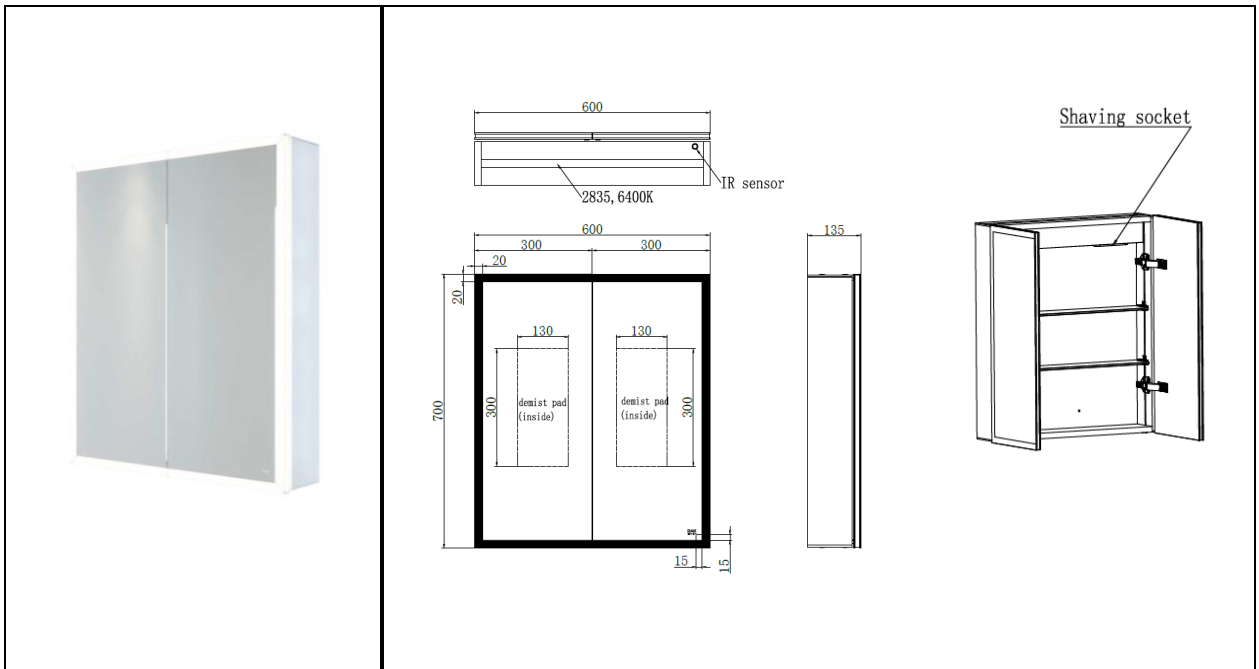

**RAK-Pisces**

**Illuminated Mirror Cabinet | Double Door**

**RAK**  
CERAMICS

**Dimensions:** 600w x 135d x 700h

**Touch Sensor Switch:** Yes

**Shaving Socket:** Yes

**Demister Pad:** Yes

**LED Lighting:** Yes

**LED Under Cabinet Lighting:** Yes

**Mains Powered:** Yes

**Rated:** IP44

**Code:** RAKPSC002

**Warranty:** 2 Years

**Weight:** 21.0 KG

Dimensions: All Dimensions in mm tolerance  $\pm 5\%$  for below 200mm and  $\pm 3\%$  for above 200mm.