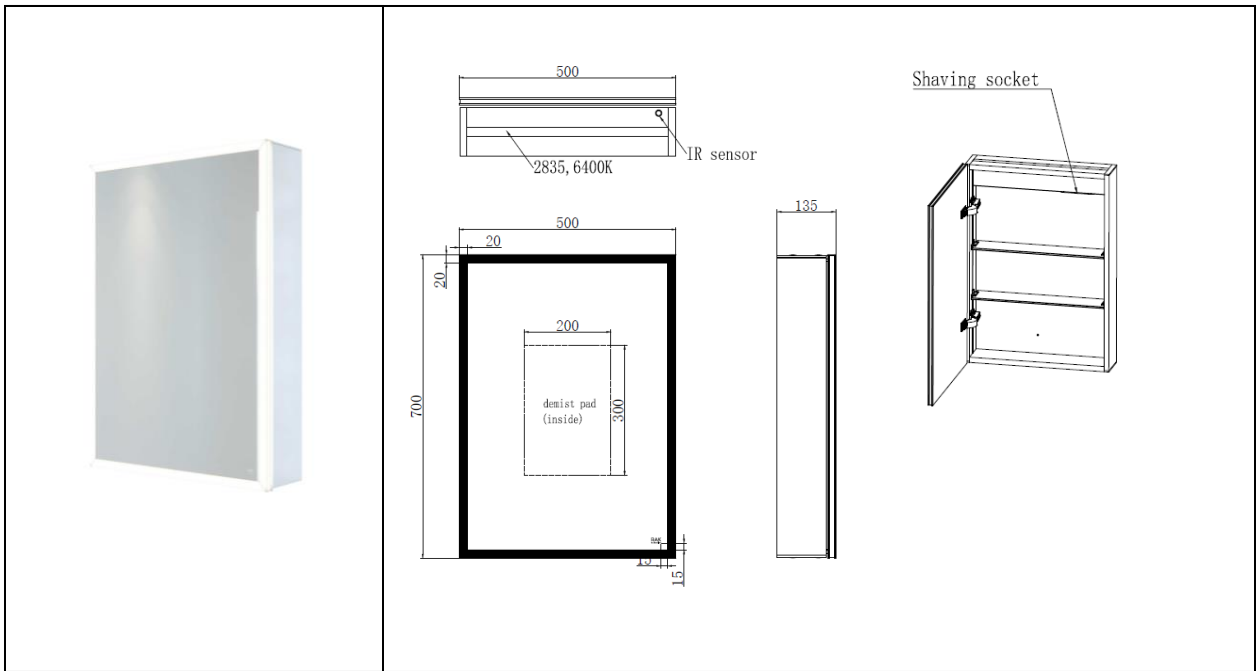

RAK-Pisces

Illuminated Mirror Cabinet | Single Door

RAK
CERAMICS

Dimensions: 500w x 135d x 700h

Touch Sensor Switch: Yes

Shaving Socket: Yes

Demister Pad: Yes

LED Lighting: Yes

LED Under Cabinet Lighting: Yes

Mains Powered: Yes

Rated: IP44

Code: RAKPSC001

Warranty: 2 Years

Weight: 17.3 KG

Dimensions: All Dimensions in mm tolerance $\pm 5\%$ for below 200mm and $\pm 3\%$ for above 200mm.