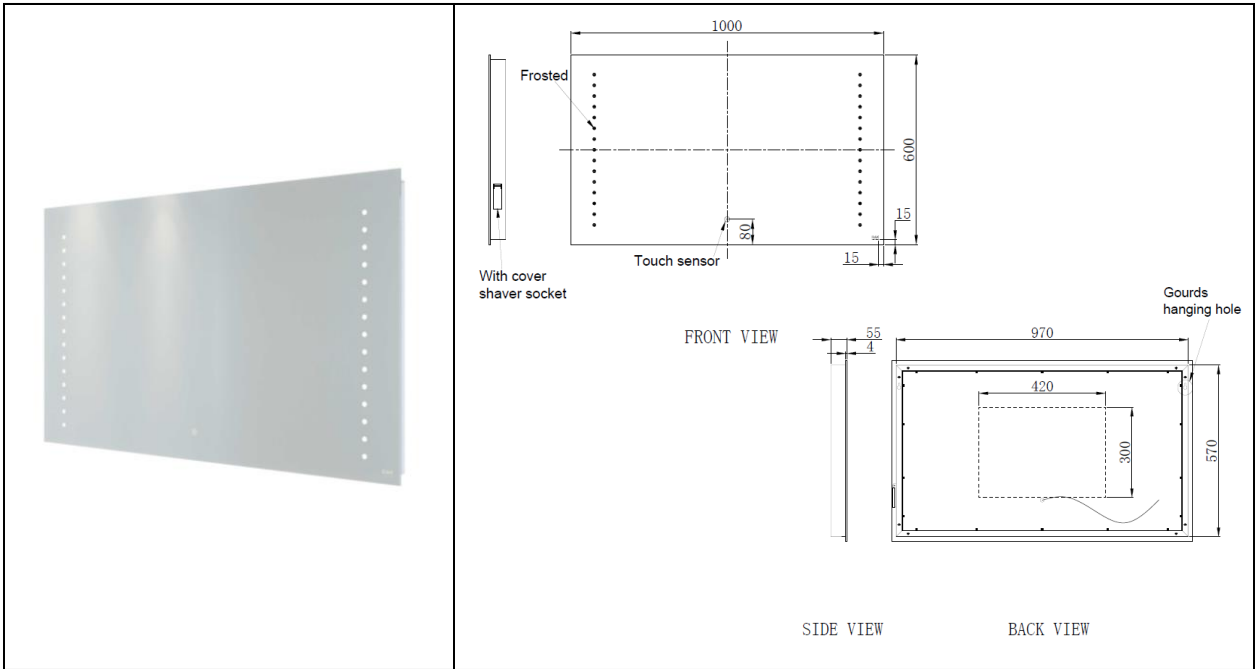

RAK-Hestia

Illuminated Mirror| Landscape

RAK
CERAMICS

Dimensions: 1000w x 55d x 600h

Touch Sensor Switch: Yes

Shaving Socket: Yes

Demister Pad: Yes

LED Lighting: Yes

Mains Powered: Yes

Rated: IP44

Code: RAKHES5003

Warranty: 2 Years

Weight: 12.0 KG

Dimensions: All Dimensions in mm tolerance $\pm 5\%$ for below 200mm and $\pm 3\%$ for above 200mm.

Note: Due to a continuing development programme to improve design and performance the manufacturer reserves all rights to vary specifications without prior information.