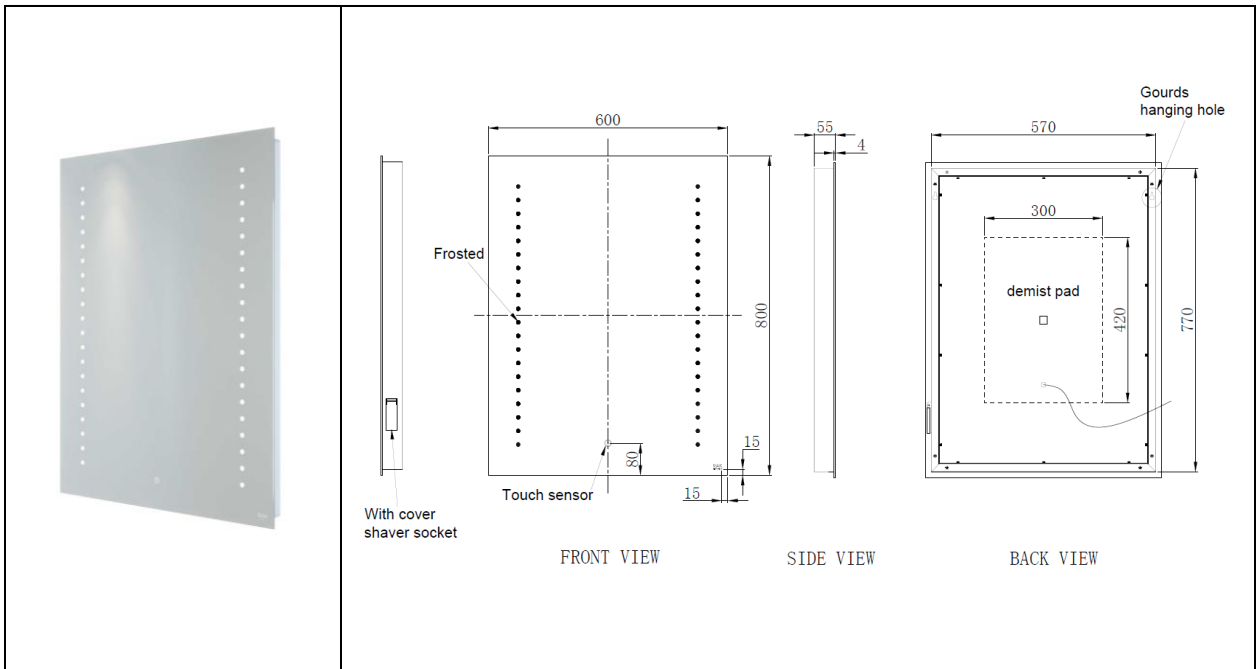

RAK-Hestia

Illuminated Mirror | Portrait

RAK
CERAMICS

Dimensions: 500w x 55d x 700h

Touch Sensor Switch: Yes

Shaving Socket: Yes

Demister Pad: Yes

LED Lighting: Yes

Mains Powered: Yes

Rated: IP44

Code: RAKHES5002

Warranty: 2 Years

Weight: 10.0 KG

Dimensions: All Dimensions in mm tolerance $\pm 5\%$ for below 200mm and $\pm 3\%$ for above 200mm.

Note: Due to a continuing development programme to improve design and performance the manufacturer reserves all rights to vary specifications without prior information.