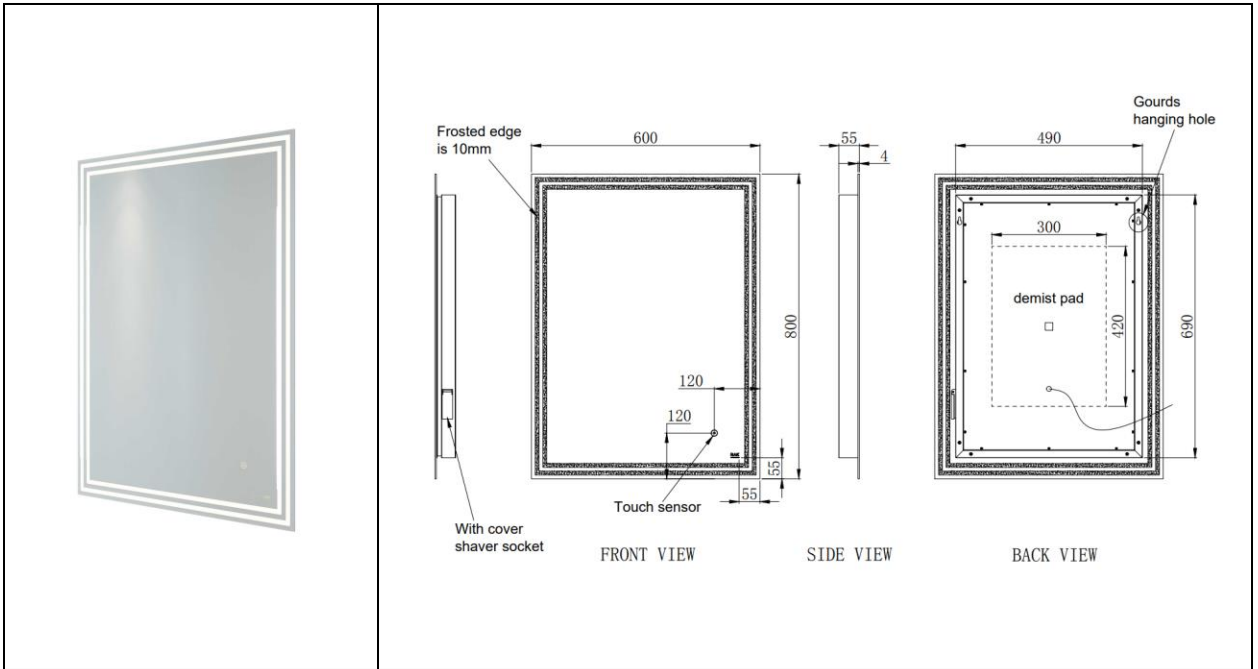

**RAK-Hermes**

Illuminated Mirror | Portrait |

**RAK**  
CERAMICS

**Dimensions:** 600w x 55d x 800h

**Touch Sensor Switch:** Yes

**Shaving Socket:** Yes

**Demister Pad:** Yes

**LED Lighting:** Yes

**Mains Powered:** Yes

**Bluetooth:** No

**Rated:** IP44

**Code:** RAKHER5001

**Warranty:** 2 Years

**Weight:** 10.0 KG

Dimensions: All Dimensions in mm tolerance  $\pm 5\%$  for below 200mm and  $\pm 3\%$  for above 200mm.