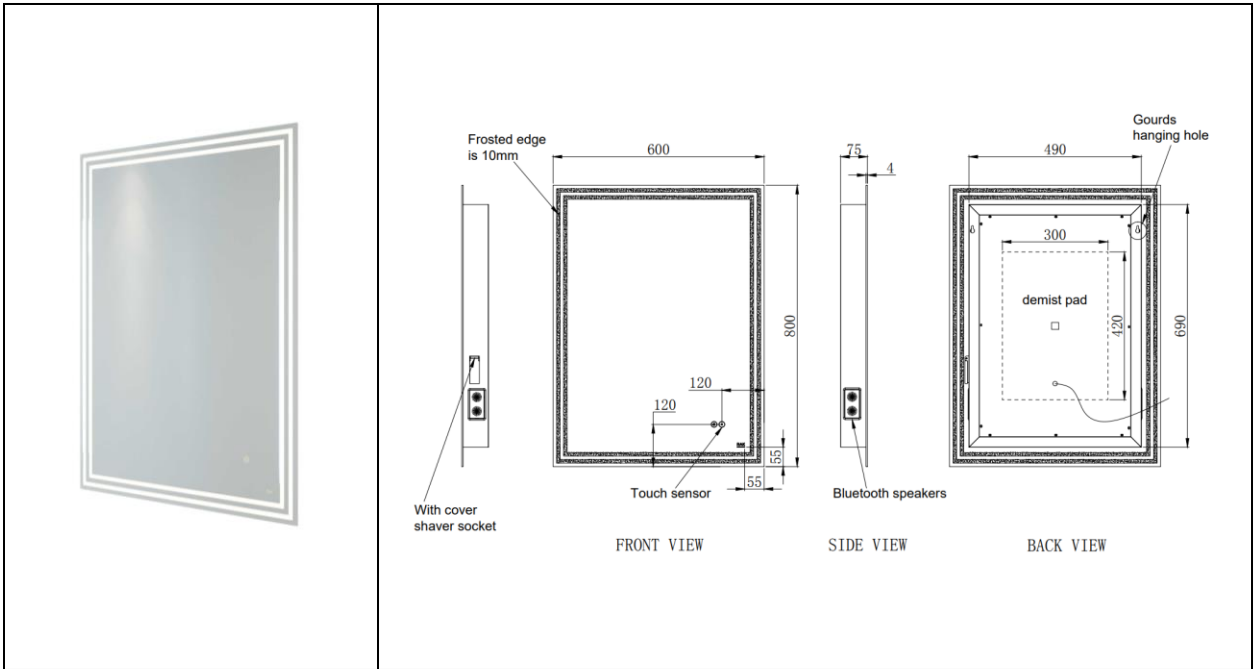

**RAK-Hermes**

Illuminated Mirror | Portrait | Bluetooth

**RAK**  
CERAMICS

**Dimensions:** 600w x 75d x 800h

**Touch Sensor Switch:** Yes

**Shaving Socket:** Yes

**Demister Pad:** Yes

**LED Lighting:** Yes

**Mains Powered:** Yes

**Bluetooth:** Yes

**Rated:** IP44

**Code:** RAKHER5002

**Warranty:** 2 Years

**Weight:** 11.0 KG

Dimensions: All Dimensions in mm tolerance  $\pm 5\%$  for below 200mm and  $\pm 3\%$  for above 200mm.