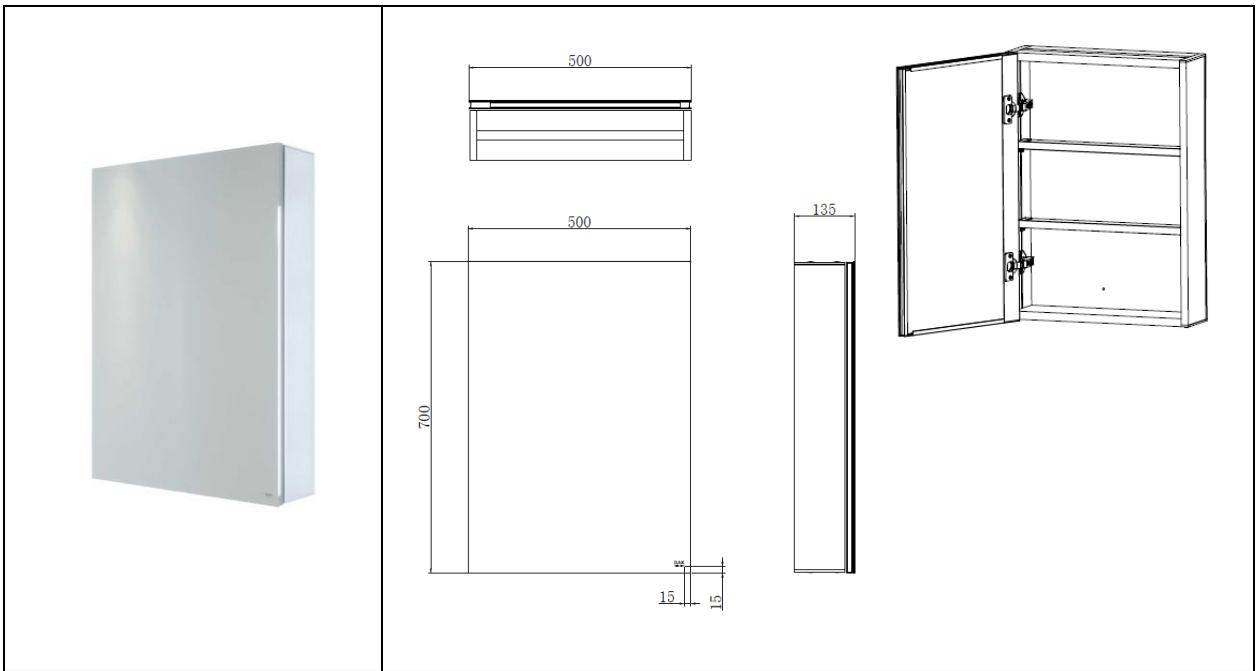

RAK-Gemini

Stainless Steel Mirror Cabinet | Single Door

RAK
CERAMICS

Dimensions: 500w x 135d x 700h

Alluminium: Yes

Soft Close Hinges: Yes

Adjustable Glass Shelves Yes

Recessed Yes

Code: RAKGEM5001

Warranty: 2 Years

Weight: 14.5 KG

Dimensions: All Dimensions in mm tolerance $\pm 5\%$ for below 200mm and $\pm 3\%$ for above 200mm.

Note: Due to a continuing development programme to improve design and performance the manufacturer reserves all rights to vary specifications without prior information.