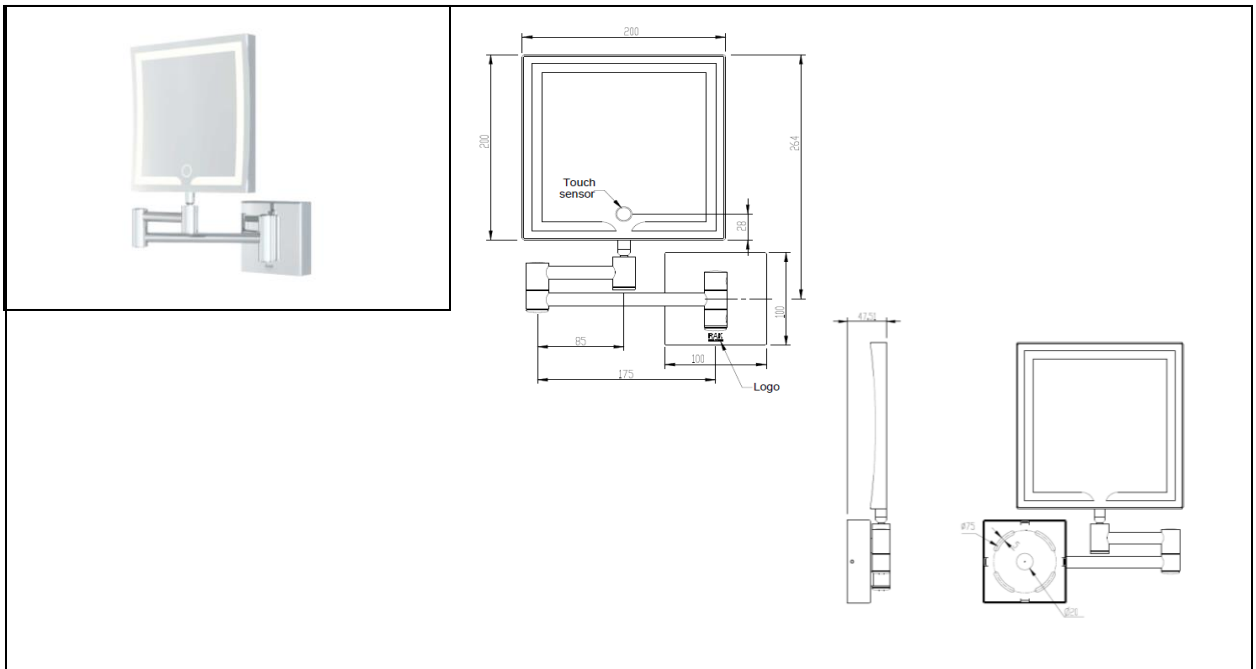

RAK-Demeter

Illuminated Magnifying Mirror | Square

RAK
CERAMICS

Dimensions: 200w x 47.51d x 264h

Touch Sensor Switch: Yes

Shaving Socket: No

Demister Pad: No

LED Lighting: Yes

Mains Powered: Yes

Rated: IP44

Code: RAKDEM5002

Warranty: 2 Years

Weight: 1.9 KG

Dimensions: All Dimensions in mm tolerance $\pm 5\%$ for below 200mm and $\pm 3\%$ for above 200mm.

Note: Due to a continuing development programme to improve design and performance the manufacturer reserves all rights to vary specifications without prior information.