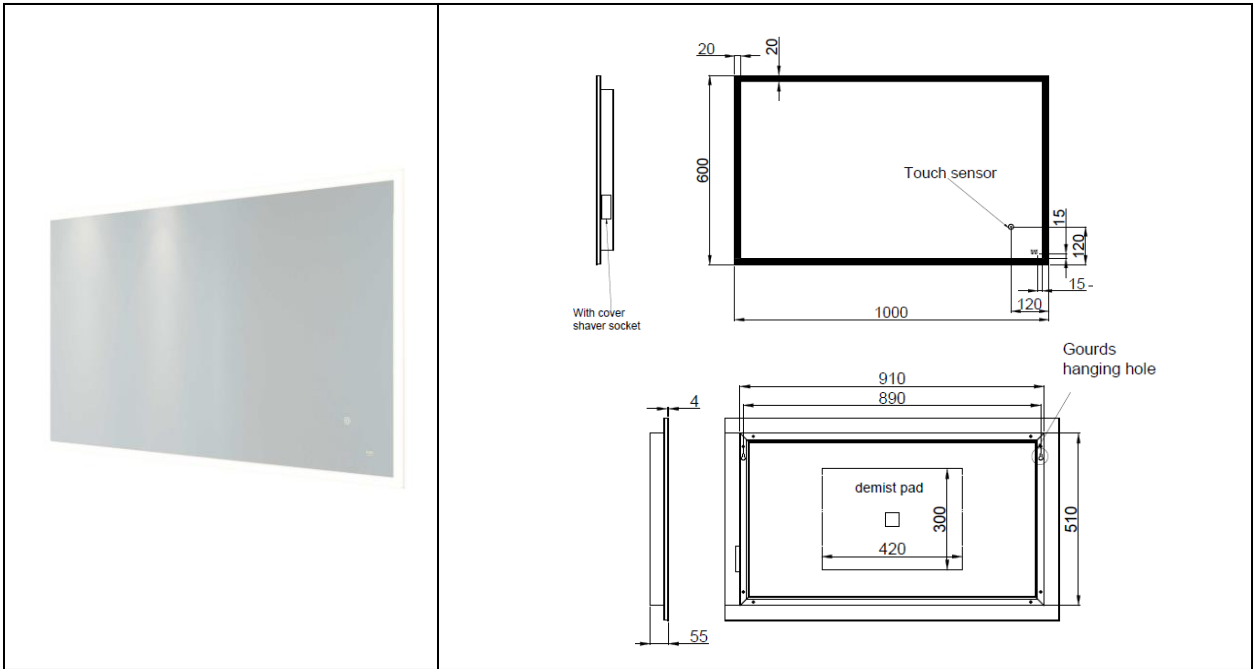

RAK-Cupid
Illuminated Mirror | Landscape

RAK
CERAMICS

Dimensions:	1000w x 55d x 600h
Touch Sensor Switch:	Yes
Shaving Socket:	Yes
Demister Pad:	Yes
LED Lighting:	Yes
Mains Powered:	Yes
Rated:	IP44
Code:	RAKCUP5003
Warranty:	2 Years
Weight:	12.0 KG

Dimensions: All Dimensions in mm tolerance $\pm 5\%$ for below 200mm and $\pm 3\%$ for above 200mm.

Note: Due to a continuing development programme to improve design and performance the manufacturer reserves all rights to vary specifications without prior information.