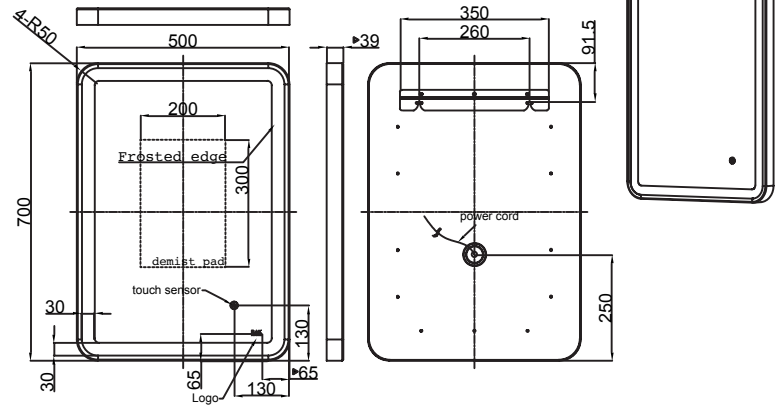

RAK-ART SOFT

Mirror

RAK
CERAMICS

Dimensions: 500W X 39D X 700H

Colour: Chrome (CP)

Code: RAKARTSFCP5001

Warranty: 2 Years

Weight:

Dimension: All Dimensions in mm tolerance $\pm 5\%$ for below 200mm and $\pm 3\%$ for above 200mm.

Note: Due to a continuing development programme to improve design and performance the manufacturer reserves all rights to vary specifications without prior information.