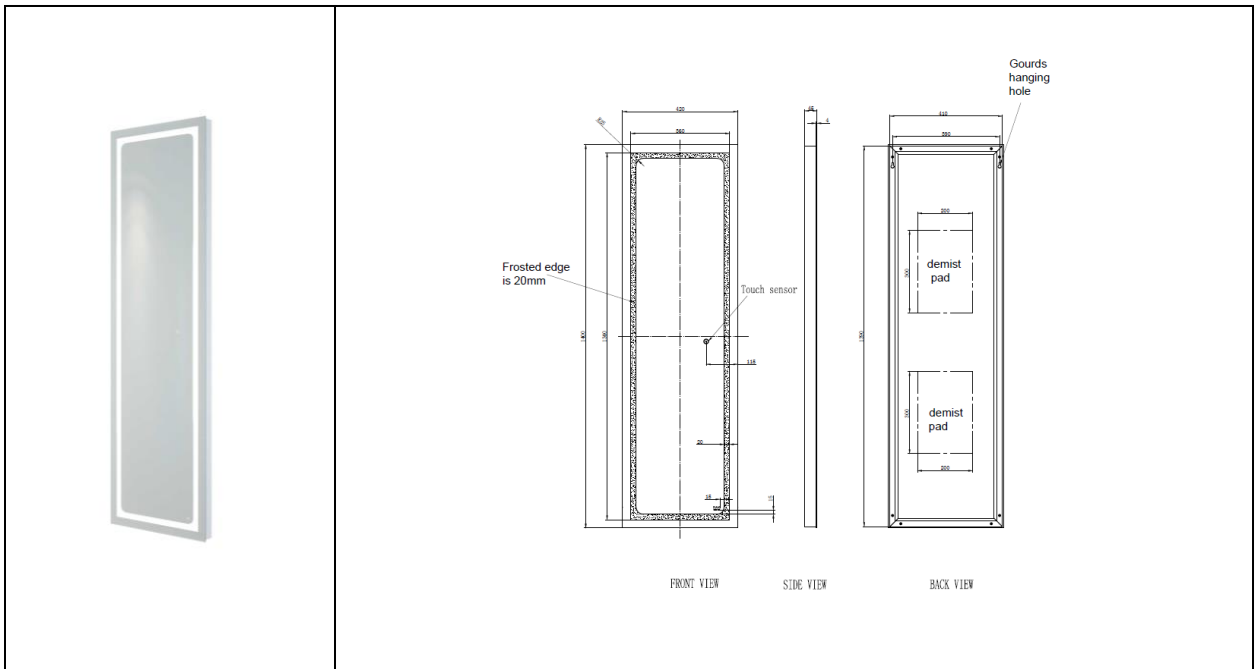

RAK-Aquarius
Illuminated Mirror | Portrait

RAK
CERAMICS

Dimensions:	420w x 45d x 1400h
Touch Sensor Switch:	Yes
Shaving Socket:	No
Demister Pad:	Yes
LED Lighting:	Yes
Mains Powered:	Yes
Rated:	IP44
Code:	RAKAQU5001
Warranty:	2 Years
Weight:	12.3 KG

Dimensions: All Dimensions in mm tolerance $\pm 5\%$ for below 200mm and $\pm 3\%$ for above 200mm.

Note: Due to a continuing development programme to improve design and performance the manufacturer reserves all rights to vary specifications without prior information.