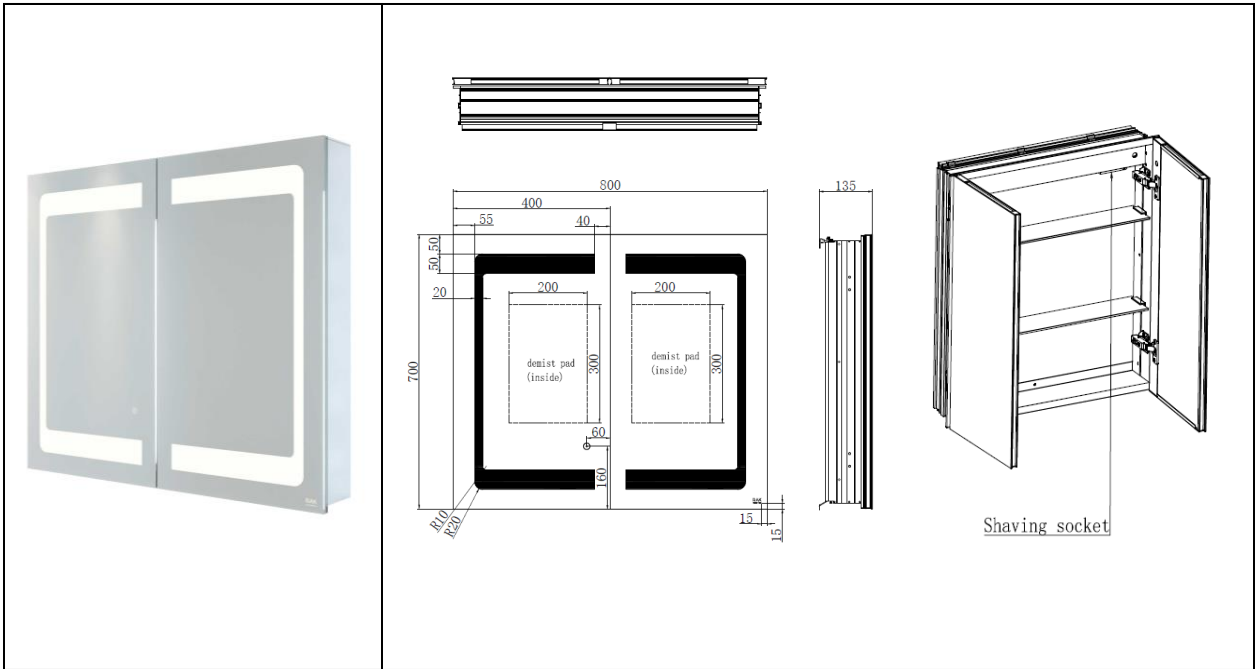

## Illuminated Mirror Cabinet | Double Door

**RAK**  
CERAMICS

**Dimensions:** 800w x 135d x 700h

**Touch Sensor Switch:** Yes

**Shaving Socket:** Yes

**Demister Pad:** Yes

**LED Lighting:** Yes

**LED Under Cabinet Lighting:** Yes

**Mains Powered:** Yes

**Rated:** IP44

**Code:** RAKAPH5003

**Warranty:** 2 Years

**Weight:** 20.0 KG

Dimensions: All Dimensions in mm tolerance  $\pm 5\%$  for below 200mm and  $\pm 3\%$  for above 200mm.