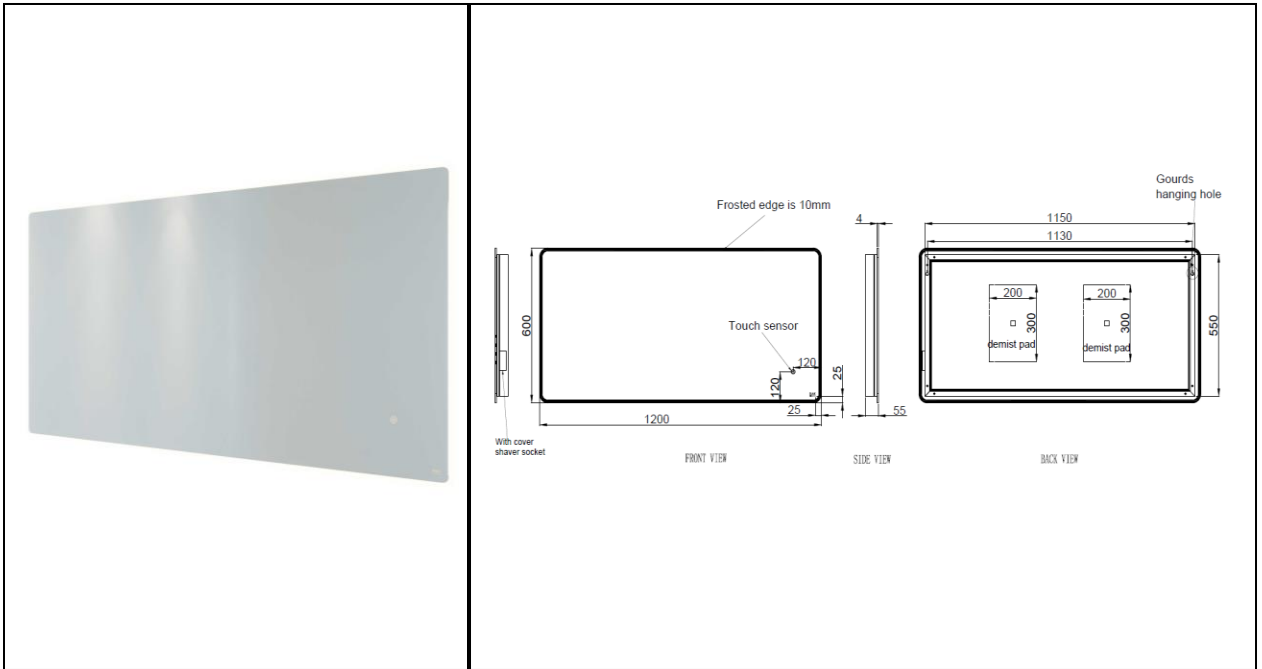

RAK-Amethyst
Illuminated Mirror| Landscape

RAK
CERAMICS

Dimensions: 1200w x 55d x 600h

Touch Sensor Switch: Yes

Shaving Socket: Yes

Demister Pad: Yes

LED Lighting: Yes

Mains Powered: Yes

Rated: IP44

Code: RAKAME5004

Warranty: 2 Years

Weight: 15.0 KG

Dimensions: All Dimensions in mm tolerance $\pm 5\%$ for below 200mm and $\pm 3\%$ for above 200mm.

Note: Due to a continuing development programme to improve design and performance the manufacturer reserves all rights to vary specifications without prior information.