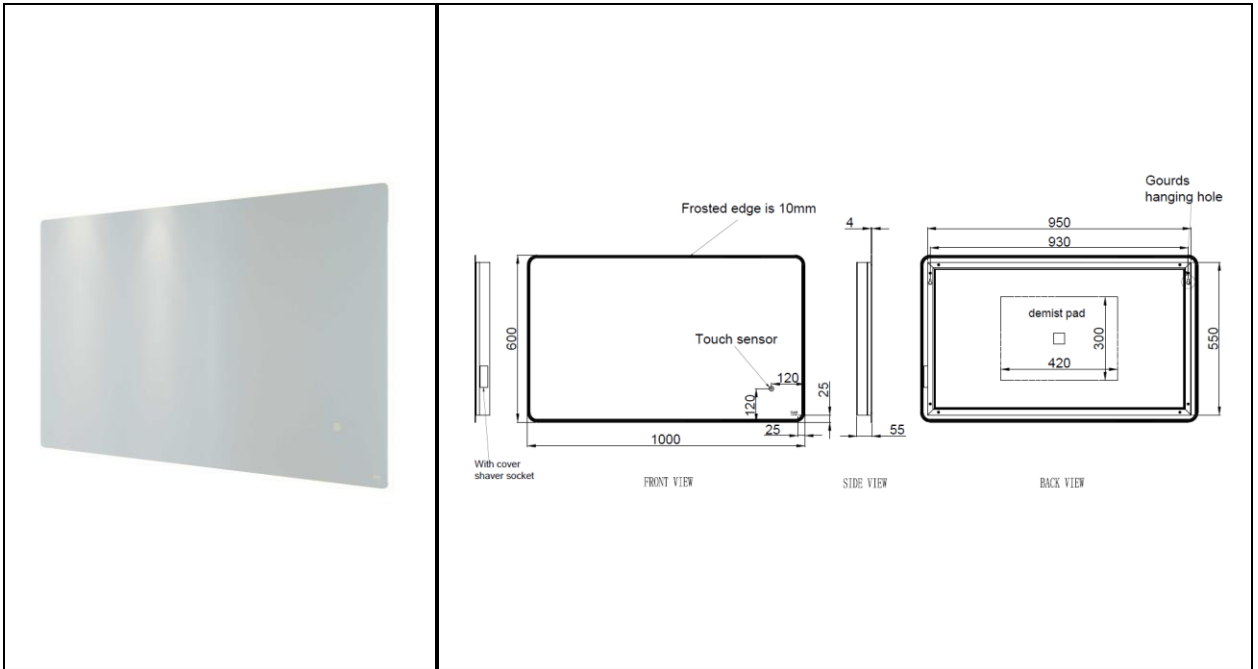

**RAK-Amethyst**  
Illuminated Mirror | Landscape

**RAK**  
CERAMICS

<b>Dimensions:</b>	1000w x 55d x 600h
<b>Touch Sensor Switch:</b>	Yes
<b>Shaving Socket:</b>	Yes
<b>Demister Pad:</b>	Yes
<b>LED Lighting:</b>	Yes
<b>Mains Powered:</b>	Yes
<b>Rated:</b>	IP44
<b>Code:</b>	RAKAME5003
<b>Warranty:</b>	2 Years
<b>Weight:</b>	12.0 KG

Dimensions: All Dimensions in mm tolerance  $\pm 5\%$  for below 200mm and  $\pm 3\%$  for above 200mm.

Note: Due to a continuing development programme to improve design and performance the manufacturer reserves all rights to vary specifications without prior information.