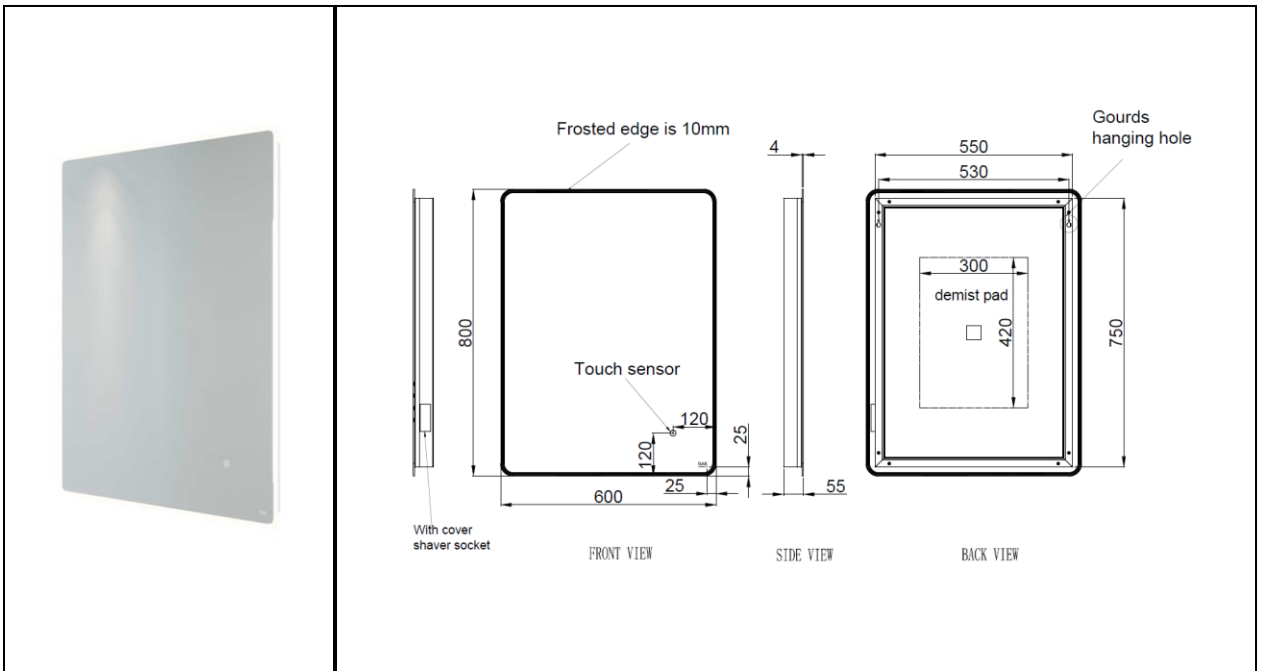

RAK-Amethyst
Illuminated Mirror | Portrait

RAK
CERAMICS

Dimensions: 600w x 55d x 800h

Touch Sensor Switch: Yes

Shaving Socket: Yes

Demister Pad: Yes

LED Lighting: Yes

Mains Powered: Yes

Rated: IP44

Code: RAKAME5002

Warranty: 2 Years

Weight: 10.0 KG

Dimensions: All Dimensions in mm tolerance $\pm 5\%$ for below 200mm and $\pm 3\%$ for above 200mm.

Note: Due to a continuing development programme to improve design and performance the manufacturer reserves all rights to vary specifications without prior information.