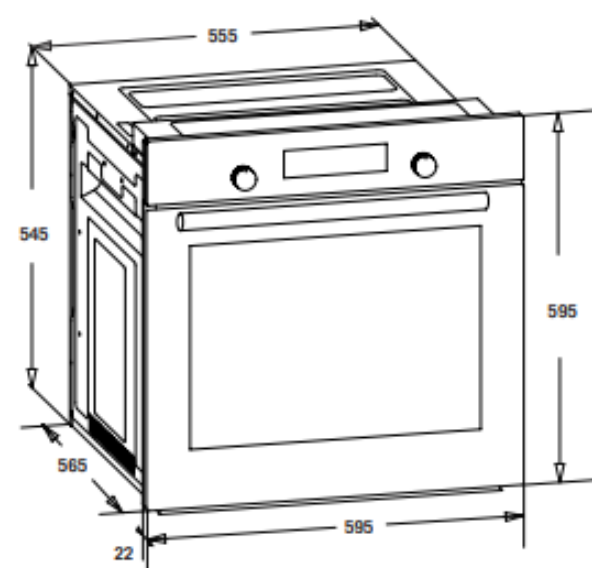

# Product Data Sheet

**prima**<sup>+</sup>  
The Smarter Choice™

Prima Code	PRSO105
Description	Prima single electric fan oven
Colour	Black Glass
EAN Code	5054913470660
No. of cooking Functions:	4
Cooking Functions	'True' fan oven
	Grill
	Grill + Fan
	Defrost
Features	'Easy-remove' inner glass panel
	1 chrome shelf
	1 grill pan & trivet
	chrome grill pan handle
	Removable side racks
	Double glazed door
Display	n/a
Controls	Mechanical/Rotary
Timer	Mechanical Timer: 0-120 minutes
Net Capacity	60 litres
Gross Capacity	66 litres
Connection cable length	100cm
Maximum Connecion	2000W
Electrical Voltage	220 - 240V
Frequency	50/60Hz
Fuse rating	13A (Plug)
Energy Rating	A
Product Height (mm)	595
Product Width (mm)	595
Product Depth (mm)	530 (body) + 22 (frame)
Required Cavity Height (mm)	min 570 / max 590
Required Cavity Width (mm)	min 555 / max 560
Required Cavity Depth (mm)	min 565
Guarantee	5 Year parts & 2 year labour