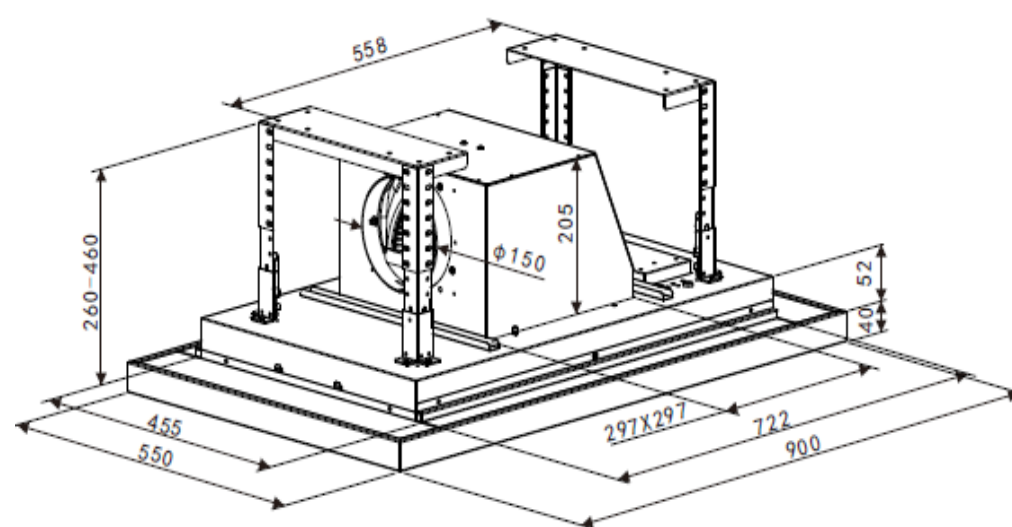

# Product Data Sheet

Prima Code	PRCH303
Description	Ceiling Hood
Nominal Size	90cm
Colour	Stainless Steel
Other Features	White LED display Booster function
Controls	Remote
Speed Settings	3 + Boost
EAN Code	5054913552113
Extraction Rate (m3/hr) - Speed 1	194
Extraction Rate (m3/hr) - Speed 2	366
Extraction Rate (m3/hr) - Speed 3	548
Free Airflow (m3/hr) - Speed 1	205
Free Airflow (m3/hr) - Speed 2	387
Free Airflow (m3/hr) - Speed 3	594
Noise Level dBA - Speed 1	47
Noise Level dBA - Speed 2	56
Noise Level dBA - Speed 3	63
Grease Filters	Aluminium
Required Height over Gas Hob (mm)	700
Required Height over Electric Hob (mm)	600
Lights	7W LED (x2)
Energy Class	A
Power Supply	3A
Total Rated Power Consumption	89W
Product Height (mm)	40 (body) + 257 (motor)
Product Width (mm)	900
Product Depth (mm)	550
Outlet Diameter	150mm
Carbon Filters (Optional)	PRF017
Ducting Kit (Optional)	PRDK002
Guarantee	5 Year parts & 2 year labour