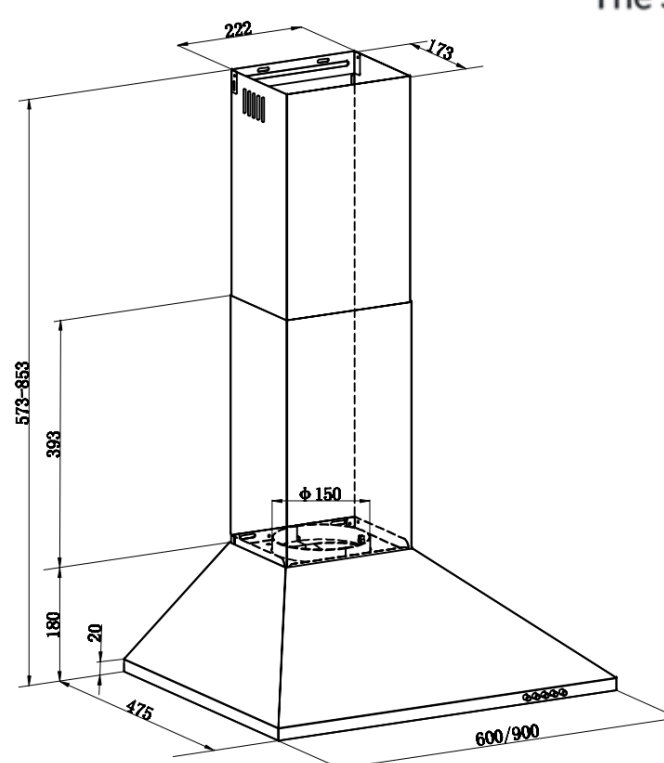

Product Data Sheet

prima
The Smarter Choice™

Prima Code	PRCH032
Description	Chimney Hood
Nominal Size	60cm
Colour	Stainless Steel
Controls	Mechanical Push Button
Speed Settings	3
EAN Code	5054913552137
Extraction Rate (m3/hr) - Speed 1	204
Extraction Rate (m3/hr) - Speed 2	286
Extraction Rate (m3/hr) - Speed 3	381
Free Airflow (m3/hr) - Speed 1	211
Free Airflow (m3/hr) - Speed 2	296
Free Airflow (m3/hr) - Speed 3	382
Noise Level dBA - Speed 1	49
Noise Level dBA - Speed 2	55
Noise Level dBA - Speed 3	64
Grease Filters	Aluminium
Required Height over Gas Hob (mm)	650
Required Height over Electric Hob (mm)	650
Lights	1 x 2w LED
Energy Class	A
Power Supply	3A uk plug
Total Rated Power Consumption	52W
Product Height (mm)	573-853
Product Width (mm)	600
Product Depth (mm)	475
Chimney/Flue Width (mm)	222
Chimney/Flue Depth (mm)	173
Chimney/Flue Height (mm)	400 x 1, 300 x 1
Outlet Diameter	150mm
Carbon Filters (Optional)	PRF012
Ducting Kit (Optional)	PRDK002
Guarantee	5 Year parts & 2 year labour