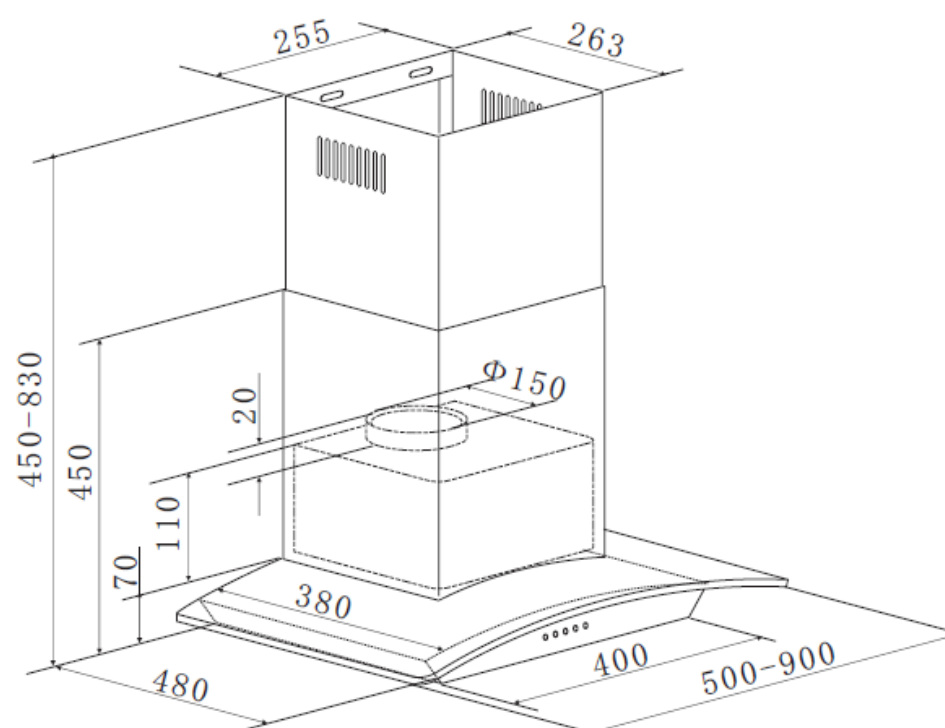

Product Data Sheet

Prima Code	PRCGH016
Description	Curved Glass Hood
Nominal Size	60cm
Colour	Stainless Steel
Controls	Push Button
Speed Settings	3
EAN Code	5054913552076
Minimum Extraction Rate (m3/hr)	216
Maximum Extraction Rate (m3/hr)	306.3
Maximum Free Airflow (m3/hr)	316.5
Minimum Noise Level dBA	58
Maximum Noise Level dBA	62
Grease Filters	Aluminium
Required Height over Gas Hob (mm)	700
Required Height over Electric Hob (mm)	600
Lights	2W LED (x1)
Energy Class	B
Power Supply	3A
Total Rated Power Consumption	67W
Product Height (mm)	450-830
Product Width (mm)	600
Product Depth (mm)	480
Chimney/Flue Width (mm)	255
Chimney/Flue Depth (mm)	263
Chimney/Flue Height (mm)	400 x 2
Outlet Diameter	150mm
Carbon Filters (Optional)	PRF014
Ducting Kit (Optional)	PRDK002
Guarantee	5 Year parts & 2 year labour