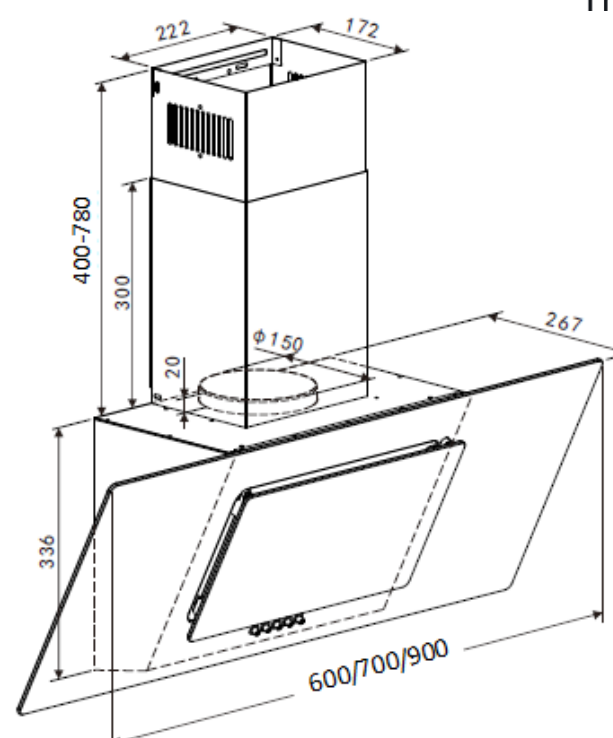

Product Data Sheet

Prima Code	PRAE0038
Description	Angled Glass Hood
Nominal Size	60cm
Colour	Black/Steel
Other Features	15 minute auto-stop timer, White LED display
Controls	Touch Control
Speed Settings	3
EAN Code	5054913552090
Extraction Rate (m3/hr) - Speed 1	187
Extraction Rate (m3/hr) - Speed 2	350
Extraction Rate (m3/hr) - Speed 3	508
Free Airflow (m3/hr) - Speed 1	193
Free Airflow (m3/hr) - Speed 2	363
Free Airflow (m3/hr) - Speed 3	531
Noise Level dBA - Speed 1	45
Noise Level dBA - Speed 2	59
Noise Level dBA - Speed 3	67
Grease Filters	Aluminium
Required Height over Gas Hob (mm)	550
Required Height over Electric Hob (mm)	550
Lights	1W LED (x2)
Energy Class	A+
Power Supply	3A
Total Rated Power Consumption	113.5W
Product Height (mm)	736-1116
Product Width (mm)	600
Product Depth (mm)	267
Chimney/Flue Width (mm)	222
Chimney/Flue Depth (mm)	172
Chimney/Flue Height (mm)	400 x 2
Outlet Diameter	150mm
Carbon Filters (Optional)	PRF015
Ducting Kit (Optional)	PRDK002
Guarantee	5 Year parts & 2 year labour