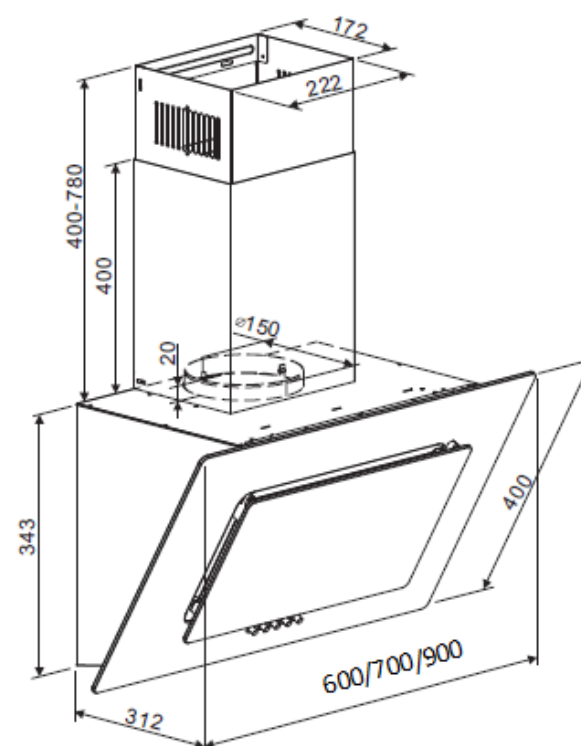

Product Data Sheet

prima
The Smarter Choice™

Prima Code	PRAE0034
Description	Angled Glass Hood
Nominal Size	70cm
Colour	Black
Controls	Push Button
Speed Settings	3
EAN Code	5054913552052
Extraction Rate (m3/hr) - Speed 1	201.1
Extraction Rate (m3/hr) - Speed 2	251.9
Extraction Rate (m3/hr) - Speed 3	311.7
Extraction Rate (m3/hr) - Booster	n/a
Free Airflow (m3/hr) - Speed 1	204
Free Airflow (m3/hr) - Speed 2	257.4
Free Airflow (m3/hr) - Speed 3	321
Free Airflow (m3/hr) - Booster	n/a
Noise Level dBA - Speed 1	57
Noise Level dBA - Speed 2	58
Noise Level dBA - Speed 3	63
Noise Level dBA - Booster	n/a
Grease Filters	Aluminium
Required Height over Gas Hob (mm)	650
Required Height over Electric Hob (mm)	650
Lights	2W LED (x1)
Energy Class	B
Power Supply	3A
Total Rated Power Consumption	67W
Product Height (mm)	705-1085
Product Width (mm)	700
Product Depth (mm)	285
Chimney/Flue Width (mm)	222
Chimney/Flue Depth (mm)	172
Chimney/Flue Height (mm)	400 x 2
Outlet Diameter	150mm
Carbon Filters (Optional)	PRF014
Ducting Kit (Optional)	PRDK002