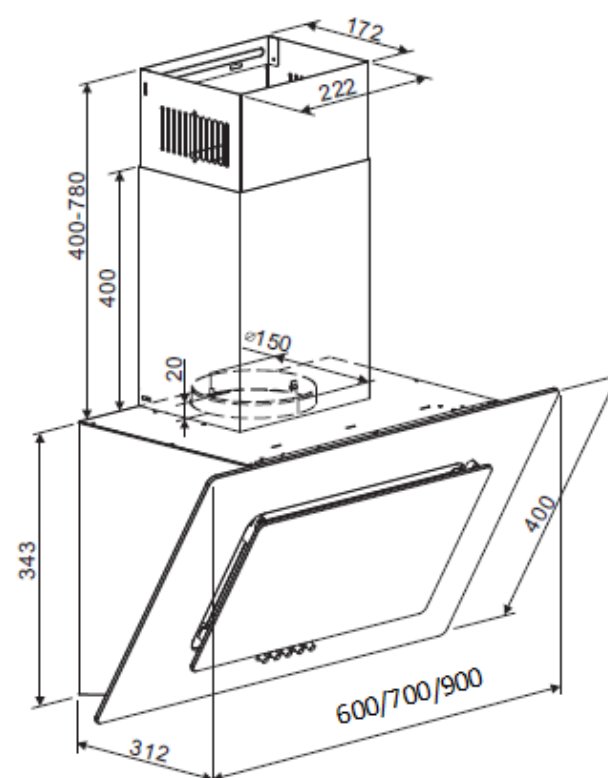

Product Data Sheet

Prima Code	PRAE0032
Description	Angled Glass Hood
Nominal Size	60cm
Colour	Black
Controls	Push Button
Speed Settings	3
EAN Code	5054913552045
Extraction Rate (m3/hr) - Speed 1	201.1
Extraction Rate (m3/hr) - Speed 2	251.9
Extraction Rate (m3/hr) - Speed 3	311.7
Extraction Rate (m3/hr) - Booster	n/a
Free Airflow (m3/hr) - Speed 1	204
Free Airflow (m3/hr) - Speed 2	257.4
Free Airflow (m3/hr) - Speed 3	321
Free Airflow (m3/hr) - Booster	n/a
Noise Level dBA - Speed 1	57
Noise Level dBA - Speed 2	58
Noise Level dBA - Speed 3	63
Noise Level dBA - Booster	n/a
Grease Filters	Aluminium
Required Height over Gas Hob (mm)	650
Required Height over Electric Hob (mm)	650
Lights	2W LED (x1)
Energy Class	B
Power Supply	3A
Total Rated Power Consumption	67W
Product Height (mm)	705-1085
Product Width (mm)	600
Product Depth (mm)	285
Chimney/Flue Width (mm)	222
Chimney/Flue Depth (mm)	172
Chimney/Flue Height (mm)	400 x 2
Outlet Diameter	150mm
Carbon Filters (Optional)	PRF014
Ducting Kit (Optional)	PRDK002