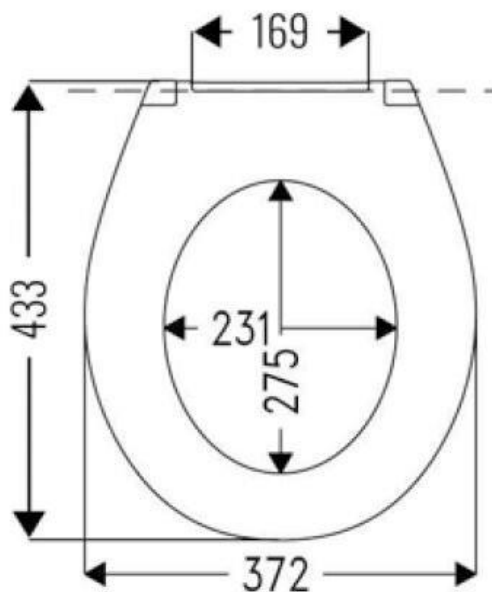

Product code: 260016/**

Description: Toilet seat with stainless steel hinge and lid

Product details:

Material: Duroplast

- Features:**
- Ergonomically designed
 - Naturally anti-bacterial and strong
 - Stainless steel hinge
 - Adjustable stays to hold seat in place
 - Fits close coupled, low level, back to wall and wall hung pans
 - Includes lid

Product dimensions: (mm)

Finish options:

Standard finishes:

Dark blue
RAL 5011

White
RAL 9016

Disclaimer:

NYMAS makes every effort to ensure that the information provided on this data sheet is correct. However, we cannot guarantee this, and accept no liability for any information or advice given on this data sheet.