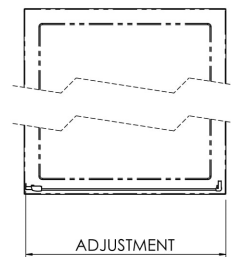

Sales Code: SQSP90BP

Description: 900X1850mm Side Panel

SQ Side Panel Enclosure

Code	Description	Adjustments (mm)	
SQSP80-E6	800 Side Panel	775	795
SQSP90-E6	900 Side Panel	875	895

Product Dimensions

Height (mm):	1850
Width (mm):	890
Depth (mm):	31
Nett Weight (kg):	25

Packaging Dimensions

Height (mm):	1912
Width (mm):	890
Length (mm):	50
Gross Weight (kg):	25.5

Packaging Data

Box Colour:	Brown Cardboard Box - Printed
Box Qty:	1
Label Size:	100 x 50
Label Colour:	Not Applicable
Label Qty:	0

Outer Box Dimensions (If Applicable)

Height (mm):	
Width (mm):	
Depth (mm):	
Length (mm):	
Gross Weight (kg):	
Barcode:	5056211892342

Product Details

Country of Origin:	China
Fitting Instruction:	No
CE Approval:	No
Profile Material:	Aluminium
Profile Finish:	Matt Black
Adjustments (mm):	855mm - 875mm
Entry Width (mm):	N/A
Swing In Dim (mm):	N/A
Swing Out Dim (mm):	N/A
Radius (mm):	Not Applicable
Glass Thickness (mm):	6
Easy Fit:	No
Easy Clean:	No
Handle Style:	Not Applicable
Handle Material:	Not Applicable
Enclosure Design:	Semi-Frameless
Wheel Type:	Not Applicable
Support Bar Included:	Support Bar Not Included
Extras:	None