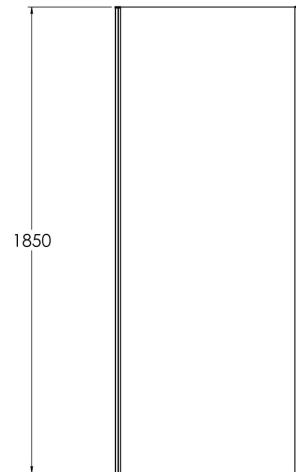

Sales Code: SQSP90BP

Description: 900X1850mm Side Panel

SQ Side Panel Enclosure

Code	Description	Adjustments (mm)	
SQSP80-E6	800 Side Panel	775	795
SQSP90-E6	900 Side Panel	875	895

Product Dimensions

Height (mm):	1850
Width (mm):	890
Depth (mm):	31
Nett Weight (kg):	25

Packaging Dimensions

Height (mm):	1912
Width (mm):	890
Length (mm):	50
Gross Weight (kg):	25.5

Packaging Data

Box Colour:	Brown Cardboard Box - Printed
Box Qty:	1
Label Size:	100 x 50
Label Colour:	Not Applicable
Label Qty:	0

Outer Box Dimensions (If Applicable)

Height (mm):	
Width (mm):	
Depth (mm):	
Length (mm):	
Gross Weight (kg):	
Barcode:	5056211892342

Product Details

Country of Origin:	China
Fitting Instruction:	No
CE Approval:	No
Profile Material:	Aluminium
Profile Finish:	Matt Black
Adjustments (mm):	855mm - 875mm
Entry Width (mm):	N/A
Swing In Dim (mm):	N/A
Swing Out Dim (mm):	N/A
Radius (mm):	Not Applicable
Glass Thickness (mm):	6
Easy Fit:	No
Easy Clean:	No
Handle Style:	Not Applicable
Handle Material:	Not Applicable
Enclosure Design:	Semi-Frameless
Wheel Type:	Not Applicable
Support Bar Included:	Support Bar Not Included
Extras:	None