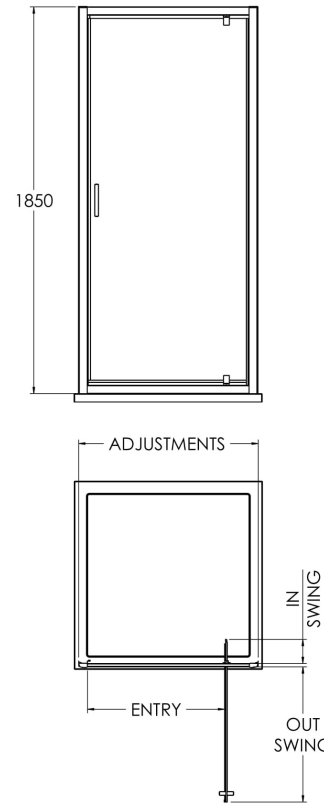

Sales Code: SQPD80BP

Description: 800X1850mm Pivot Shower Door

SQ Pivot Door Enclosure

Code	Description	Adjustments (mm)		Entry Width (mm)	Out Swing (mm)	In Swing (mm)
SQPD76-E6	760 Pivot Door	720	760	510	500	115
SQPD80-E6	800 Pivot Door	760	800	550	540	115
SQPD90-E6	900 Pivot Door	860	900	650	640	115

Product Dimensions

Height (mm):	1850
Width (mm):	800
Depth (mm):	44
Nett Weight (kg):	28.4

Packaging Dimensions

Height (mm):	1912
Width (mm):	810
Length (mm):	62
Gross Weight (kg):	28.9

Packaging Data

Box Colour:	Brown Cardboard Box - Printed
Box Qty:	1
Label Size:	100 x 50
Label Colour:	Not Applicable
Label Qty:	0

Outer Box Dimensions (If Applicable)

Height (mm):	
Width (mm):	
Depth (mm):	
Length (mm):	
Gross Weight (kg):	
Barcode:	5056211892311

Product Details

Country of Origin:	China
Fitting Instruction:	No
CE Approval:	No
Profile Material:	Aluminium
Profile Finish:	Matt Black
Adjustments (mm):	760mm - 795mm
Entry Width (mm):	560mm
Swing In Dim (mm):	115mm
Swing Out Dim (mm):	545mm
Radius (mm):	Not Applicable
Glass Thickness (mm):	6
Easy Fit:	No
Easy Clean:	No
Handle Style:	Square T Shape Handle
Handle Material:	ABS
Enclosure Design:	Framed
Wheel Type:	Not Applicable
Support Bar Included:	Support Bar Not Included
Extras:	None