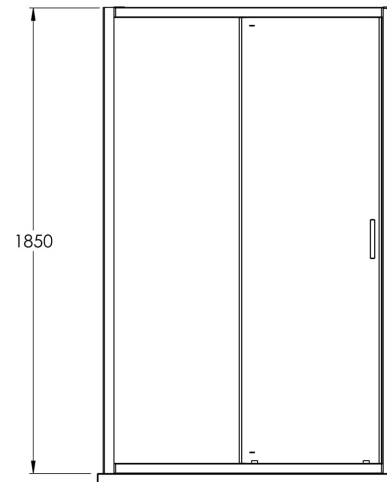

Sales Code: SSQL10BP

Description: 1000X1850mm Sliding Shower Door

SQ Slider Enclosure

Code	Description	Adjustments (mm)		Entry Width (mm)
SSQL10-E6	1000 Slider	955	995	385
SSQL12-E6	1200 Slider	1155	1195	485

**Product Dimensions**

Height (mm):	1850
Width (mm):	990
Depth (mm):	44
Nett Weight (kg):	30.5

**Packaging Dimensions**

Height (mm):	1912
Width (mm):	670
Length (mm):	80
Gross Weight (kg):	31

**Packaging Data**

Box Colour:	Brown Cardboard Box - Printed
Box Qty:	1
Label Size:	100 x 50
Label Colour:	Not Applicable
Label Qty:	0

**Outer Box Dimensions (If Applicable)**

Height (mm):	
Width (mm):	
Depth (mm):	
Length (mm):	
Gross Weight (kg):	
Barcode:	5056211892281

**Product Details**

Country of Origin:	China
Fitting Instruction:	No
CE Approval:	No
Profile Material:	Aluminium
Profile Finish:	Matt Black
Adjustments (mm):	955 - 995mm
Entry Width (mm):	385mm
Swing In Dim (mm):	N/A
Swing Out Dim (mm):	N/A
Radius (mm):	Not Applicable
Glass Thickness (mm):	6
Easy Fit:	Yes
Easy Clean:	No
Handle Style:	Square T Shape Handle
Handle Material:	ABS
Enclosure Design:	Framed
Wheel Type:	Chrome, Dual, Quick Release
Support Bar Included:	Support Bar Not Included
Extras:	None