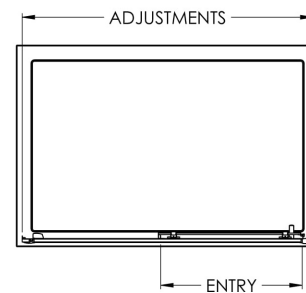

Sales Code: SSQL10BP

Description: 1000X1850mm Sliding Shower Door

SQ Slider Enclosure

Code	Description	Adjustments (mm)		Entry Width (mm)
SSQL10-E6	1000 Slider	955	995	385
SSQL12-E6	1200 Slider	1155	1195	485

**Product Dimensions**

Height (mm):	1850
Width (mm):	990
Depth (mm):	44
Nett Weight (kg):	30.5

**Packaging Dimensions**

Height (mm):	1912
Width (mm):	670
Length (mm):	80
Gross Weight (kg):	31

**Packaging Data**

Box Colour:	Brown Cardboard Box - Printed
Box Qty:	1
Label Size:	100 x 50
Label Colour:	Not Applicable
Label Qty:	0

**Outer Box Dimensions (If Applicable)**

Height (mm):	
Width (mm):	
Depth (mm):	
Length (mm):	
Gross Weight (kg):	
Barcode:	5056211892281

**Product Details**

Country of Origin:	China
Fitting Instruction:	No
CE Approval:	No
Profile Material:	Aluminium
Profile Finish:	Matt Black
Adjustments (mm):	955 - 995mm
Entry Width (mm):	385mm
Swing In Dim (mm):	N/A
Swing Out Dim (mm):	N/A
Radius (mm):	Not Applicable
Glass Thickness (mm):	6
Easy Fit:	Yes
Easy Clean:	No
Handle Style:	Square T Shape Handle
Handle Material:	ABS
Enclosure Design:	Framed
Wheel Type:	Chrome, Dual, Quick Release
Support Bar Included:	Support Bar Not Included
Extras:	None