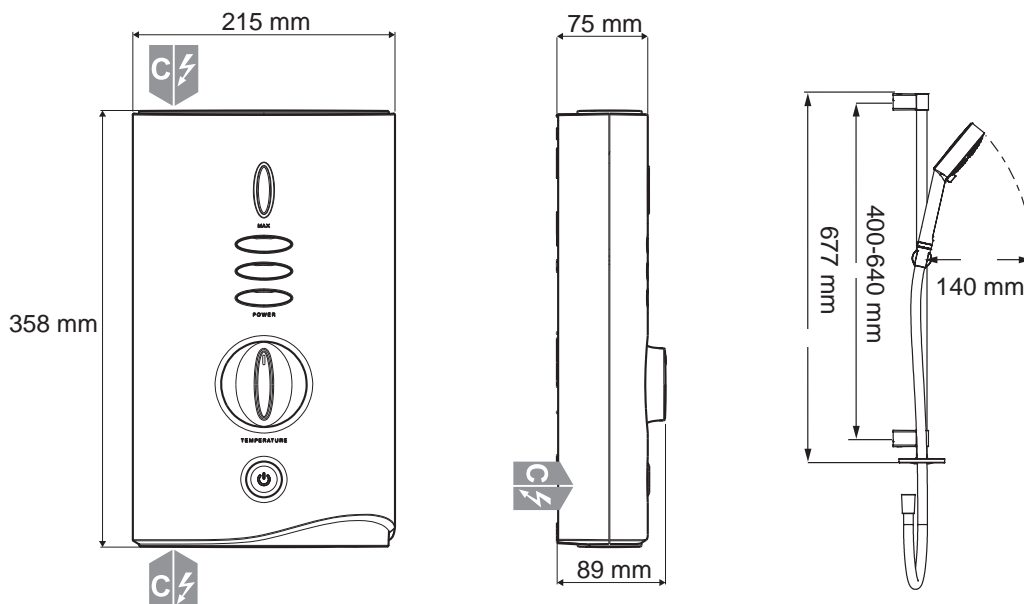

Water entry points: Left (rising, falling & rear)

Cable entry points: Left (rising, falling & rear)

Inlet connections: Brass inlet connector. 15mm compression fitting

Outlet connections: 1/2" BSP Male

## Dimensions