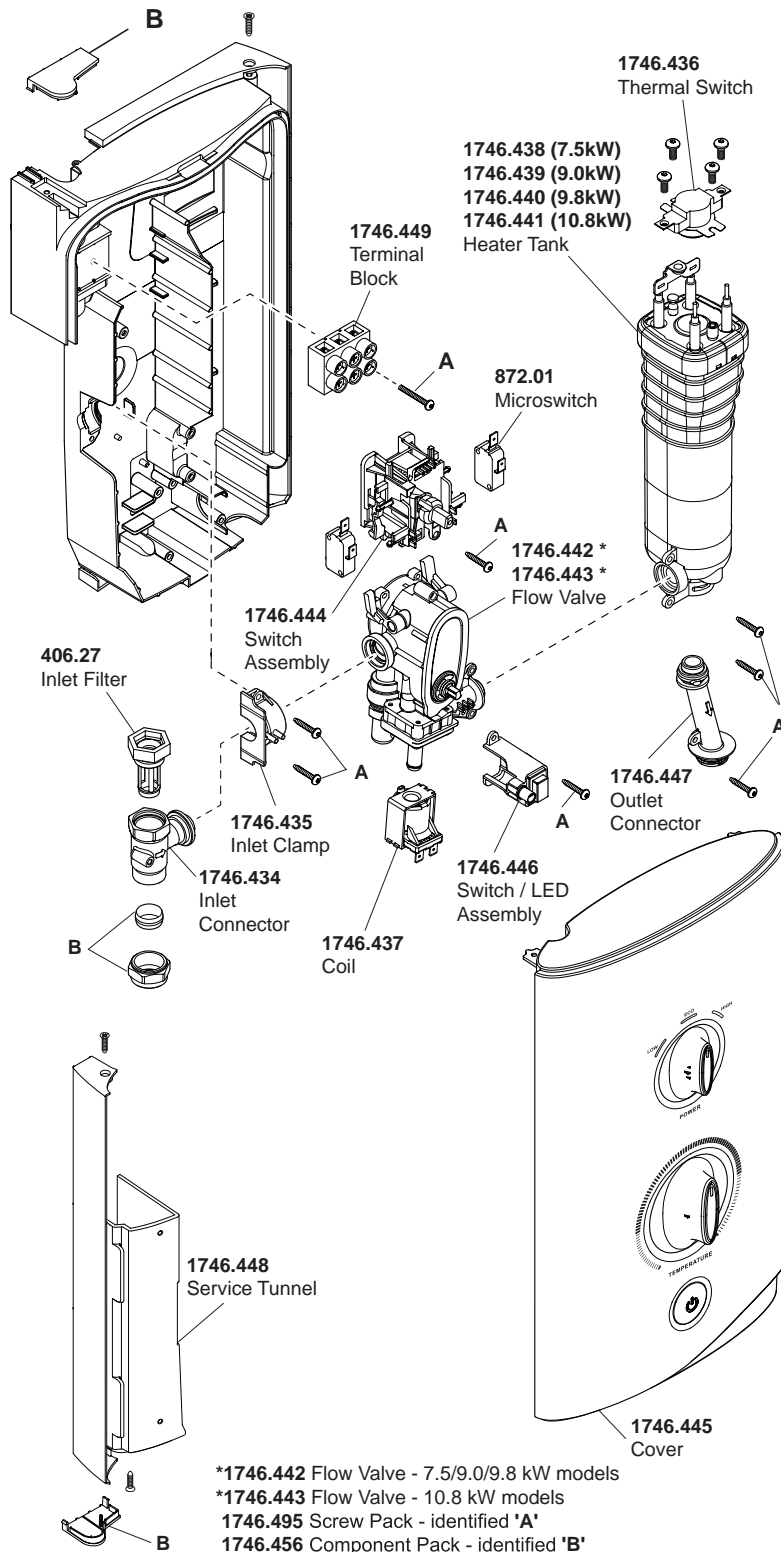

Mira Sport

(2012 - Current J03A, B, C, D 7.5kW, 9.0kW, 9.8kW & 10.8kW)

1.1746.001 / 1.1746.002 / 1.1746.003 / 1.1746.004

Mira electric showers are provided with a two year warranty and spare parts are available free of charge during that period with a valid proof of purchase. For showers outside of the warranty period, spare parts are available to purchase direct, alternatively we have Mira technicians who can repair your shower for you. For further information visit www.mirashowers.co.uk or to check availability of spare parts for this shower or enquire about our repair service please contact our customer service on **0844 571 5000**.