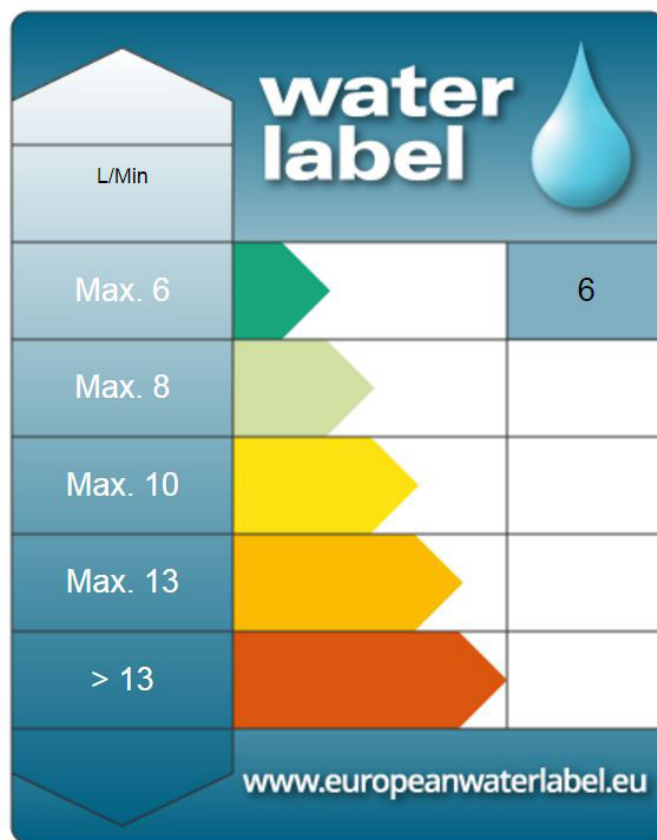

Mira Precision

Single lever monobloc. Chrome finish.

2.1817.001

To find out more about the European Water Label Scheme just visit: www.europeanwaterlabel.eu

Check out our full range of Bathroom Taps

Contemporary Bathroom Taps

Traditional Bathroom Taps

Waterfall Bathroom Taps

Basin Taps

Bath Taps

Bidet Taps

Luxury Mira Aspects Taps

Mira Honesty

Mira Evolve