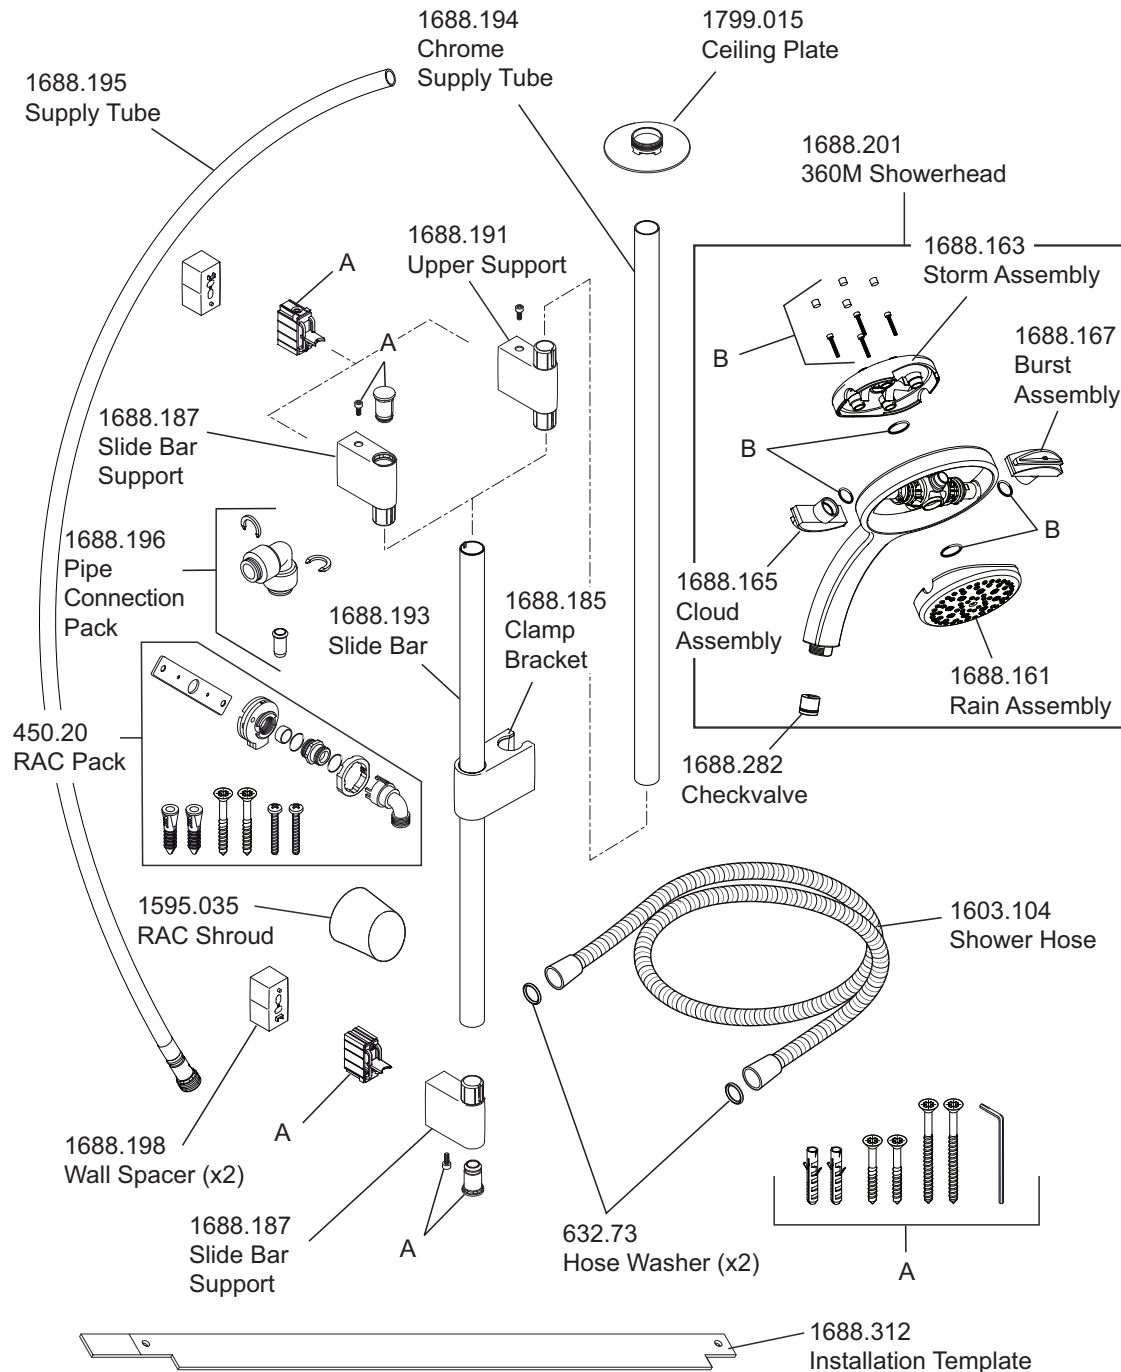

Mira Platinum Pumped

(2009 - current N85B)

Ceiling Fed - 1.1666.002

Rear Fed - 1.1666.201

Valve & Controller Only - 1.1666.004

Shower Fittings - Showerhead

1688.184 Seal and Screw Pack - Components Identified 'B'.

1688.190 Classic Fittings Component Pack - Components identified 'A'.

Mira digital showers are provided with a five year warranty and spare parts are available free of charge during that period with a valid proof of purchase. For showers outside of the warranty period, spare parts are available to purchase direct, alternatively we have Mira technicians who can repair your shower for you. For further information visit www.mirashowers.co.uk or to check availability of spare parts for this shower or enquire about our repair service please contact our customer service on **0844 571 5000**.