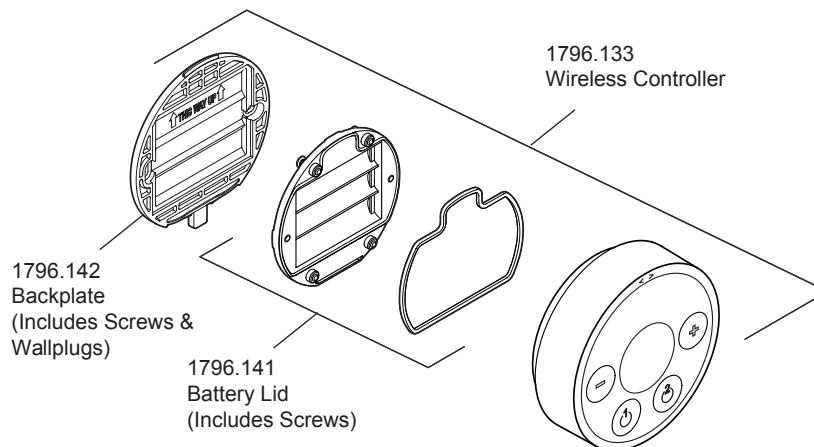

Digital Mixer - User Interface

Mira digital showers are provided with a five year warranty and spare parts are available free of charge during that period with a valid proof of purchase. For showers outside of the warranty period, spare parts are available to purchase direct, alternatively we have Mira technicians who can repair your shower for you. For further information visit www.mirashowers.co.uk or to check availability of spare parts for this shower or enquire about our repair service please contact our customer service on **0844 571 5000**.

mira
SHOWERS