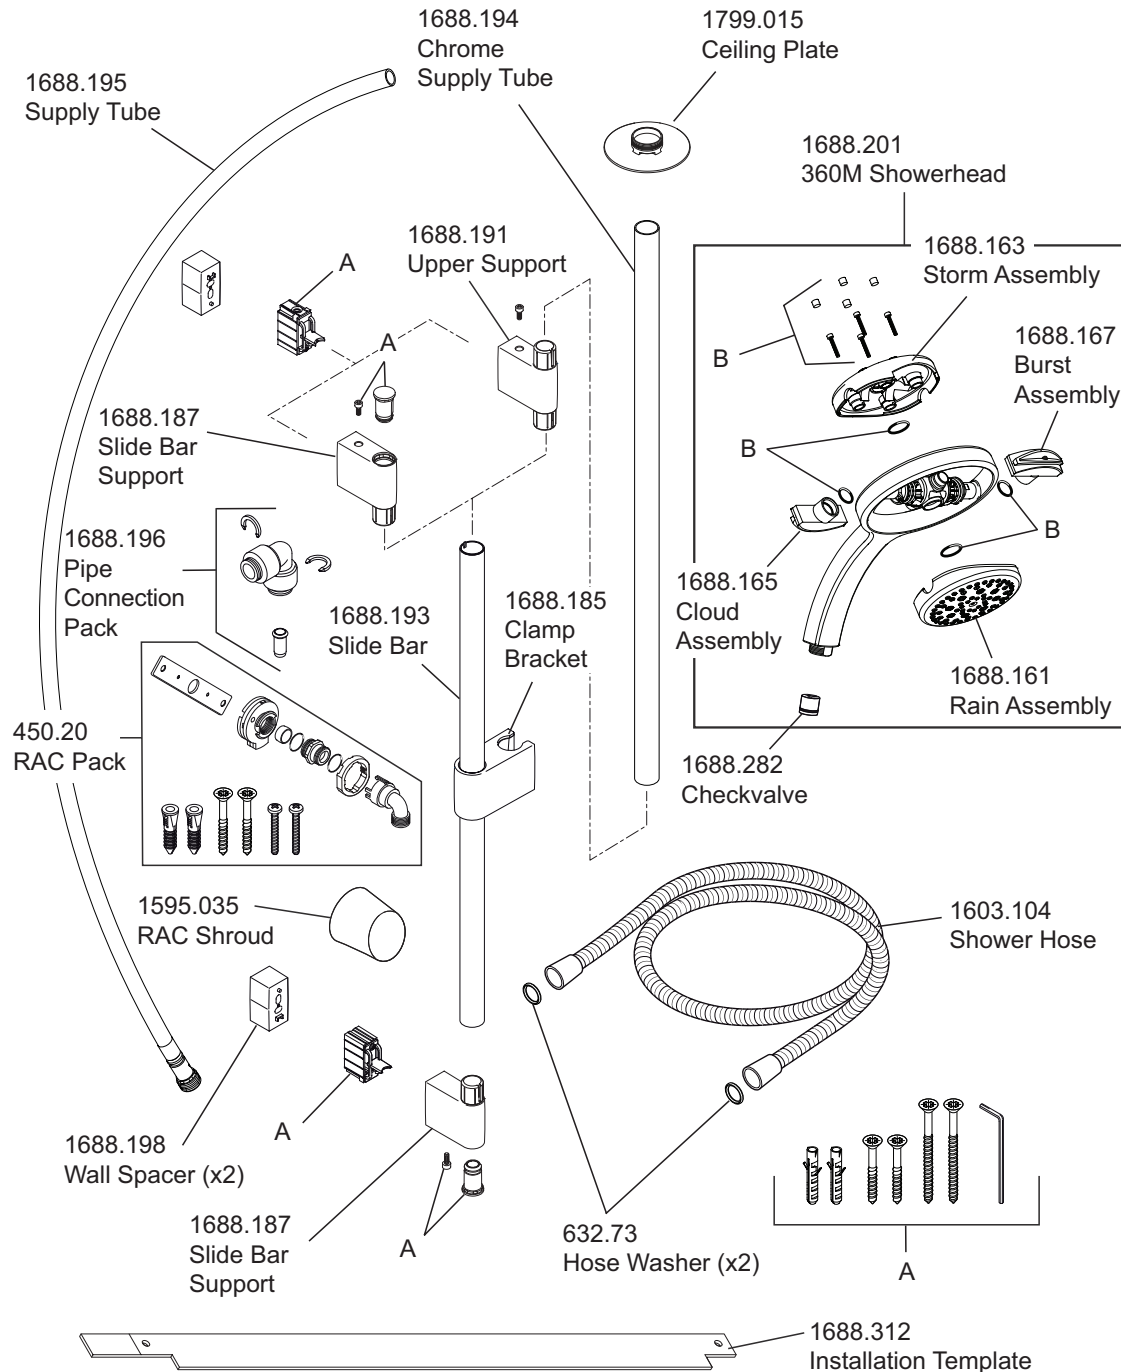

# Mira Platinum Dual Pumped

(2012 - current N85L)

Ceiling Fed - 1.1796.002

Rear Fed - 1.1796.004

Valve & Controller Only - 1.1796.006

## Shower Fittings - Showerhead

1688.184 Seal and Screw Pack - Components Identified 'B'.

1688.190 Classic Fittings Component Pack - Components identified 'A'.

Mira Platinum shower fittings on the following page

## Shower Fittings - Deluge Head