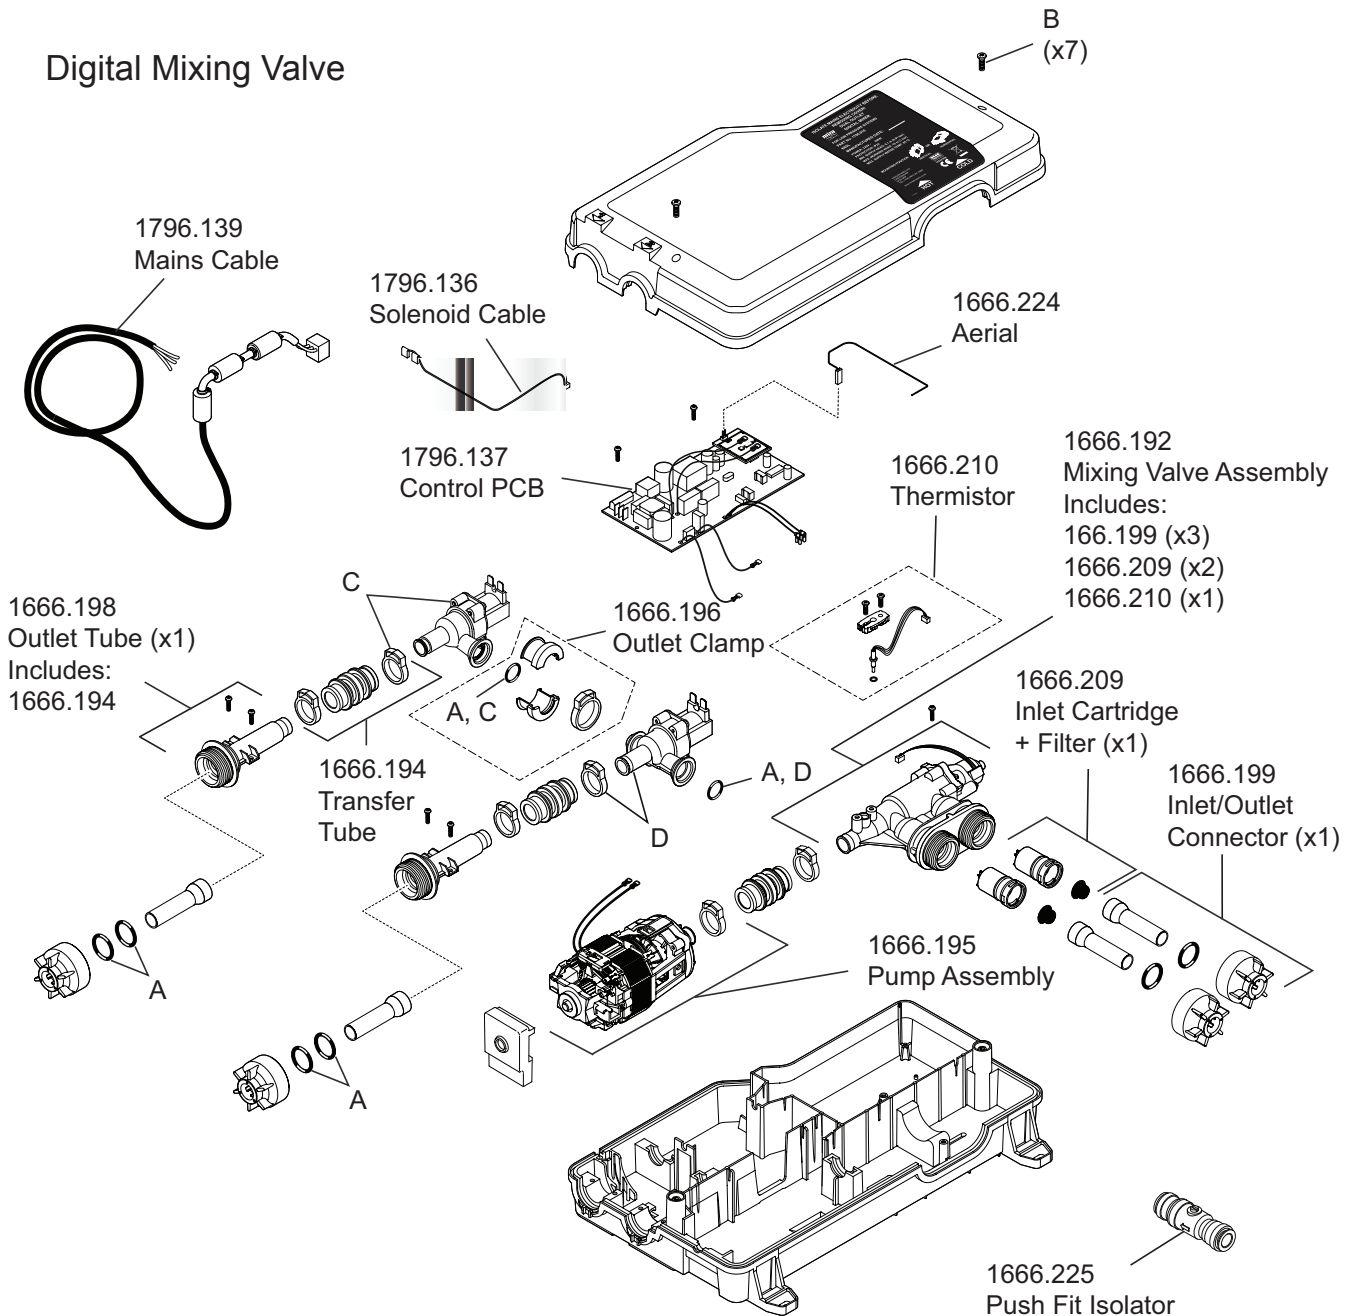

# Mira Platinum Dual Pumped

(2012 - current N85L)

Ceiling Fed - 1.1796.002

Rear Fed - 1.1796.004

Valve & Controller Only - 1.1796.006

## Digital Mixing Valve

- 1666.212 Seal Pack - Components Identified 'A'
- 1666.213 Screw Pack - Components Identified 'B'
- 1666.197 Solenoid - Components Identified 'C'
- 1796.138 2nd Outlet Solenoid - Components Identified 'D'

## Shower Fittings - Showerhead

1688.184 Seal and Screw Pack - Components Identified 'B'.

1688.190 Classic Fittings Component Pack - Components identified 'A'.

Mira Platinum shower fittings on the following page