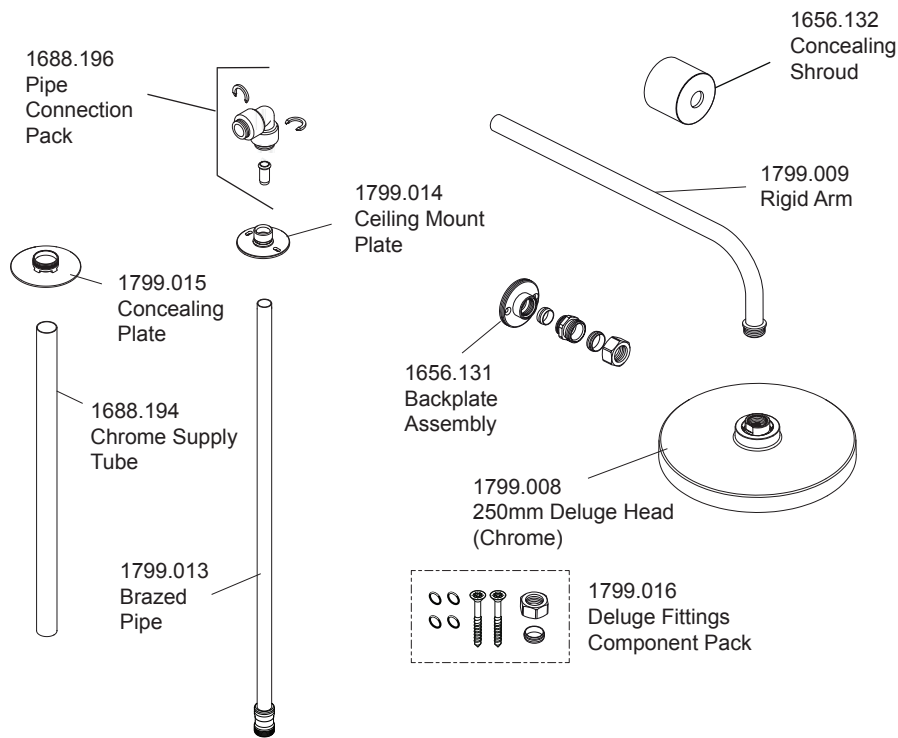

## Shower Fittings - Showerhead

1688.184 Seal and Screw Pack - Components Identified 'B'.

1688.190 Classic Fittings Component Pack - Components identified 'A'.

Mira Platinum shower fittings on the following page

# Mira Platinum Dual Pumped

(2012 - current N85L)

Ceiling Fed - 1.1796.002

Rear Fed - 1.1796.004

Valve & Controller Only - 1.1796.006

## Shower Fittings - Deluge Head