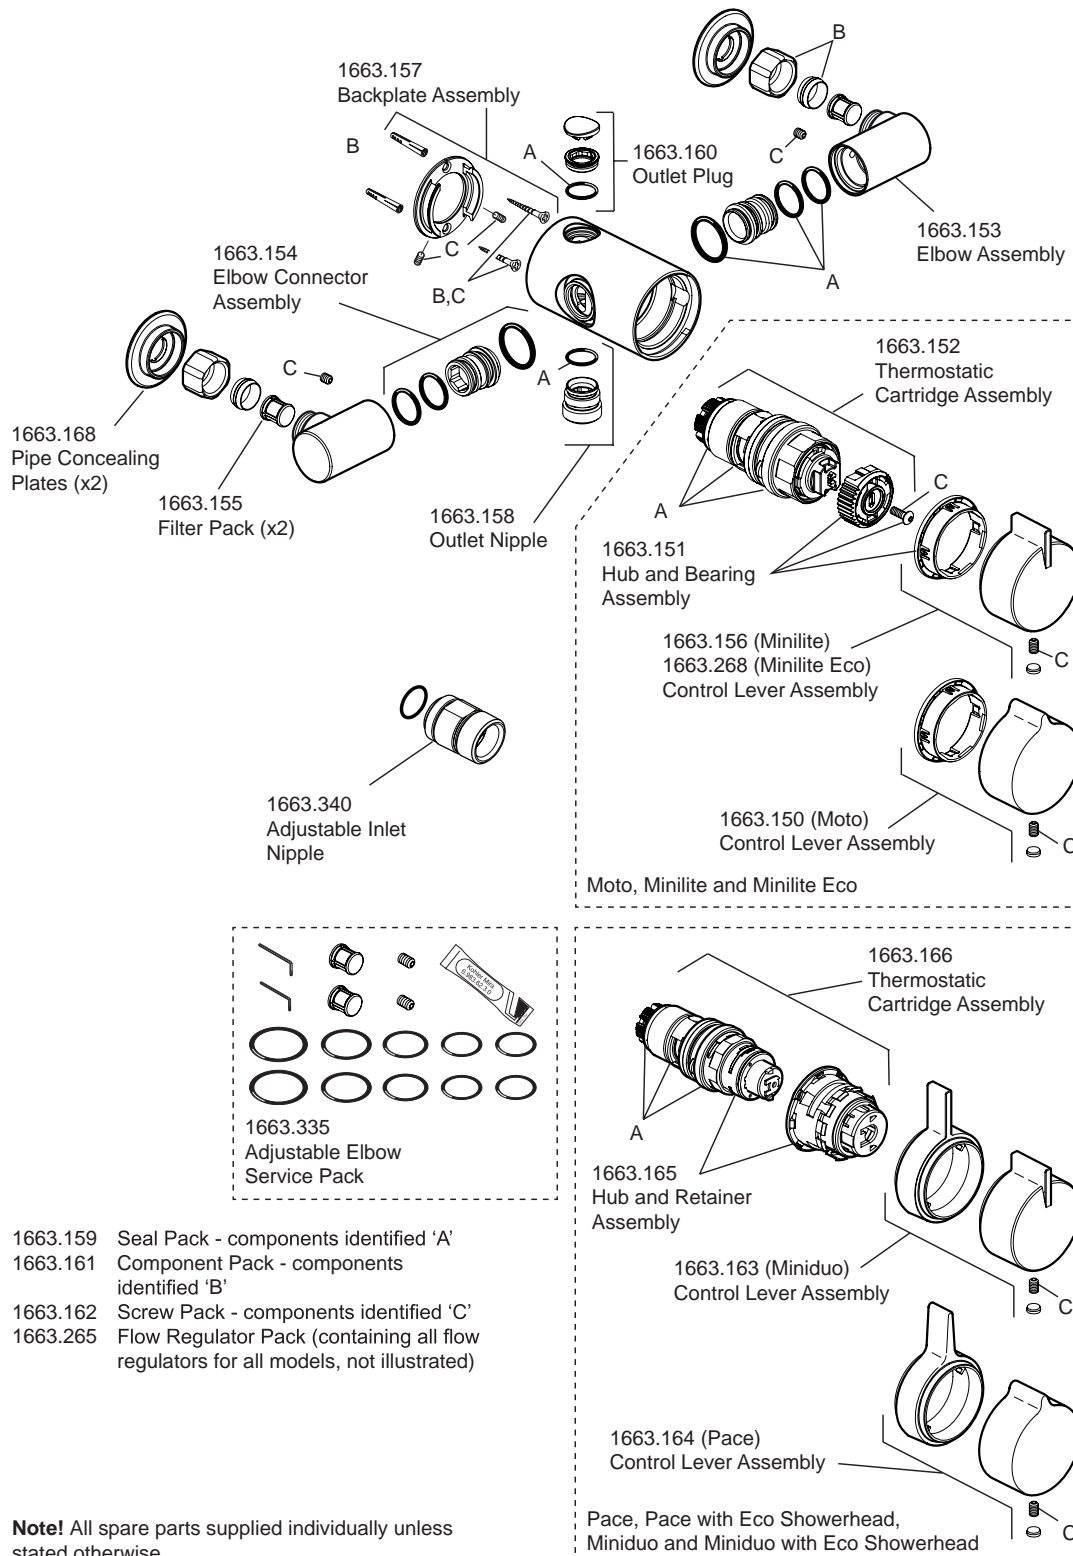

Mira Miniduo EV, Minilite EV & Moto

(2007 - 2016 B94B, B94A) (Moto 2007 - 2015)

1.1663.004 / 1.1663.003 / 1.1663.001

- 1663.159 Seal Pack - components identified 'A'
- 1663.161 Component Pack - components identified 'B'
- 1663.162 Screw Pack - components identified 'C'
- 1663.265 Flow Regulator Pack (containing all flow regulators for all models, not illustrated)

Note! All spare parts supplied individually unless stated otherwise.

Mira mixer showers are provided with a five year warranty and spare parts are available free of charge during that period with a valid proof of purchase. For showers outside of the warranty period, spare parts are available to purchase direct, alternatively we have Mira technicians who can repair your shower for you. For further information visit www.mirashowers.co.uk or to check availability of spare parts for this shower or enquire about our repair service please contact our customer service on **0844 571 5000**.